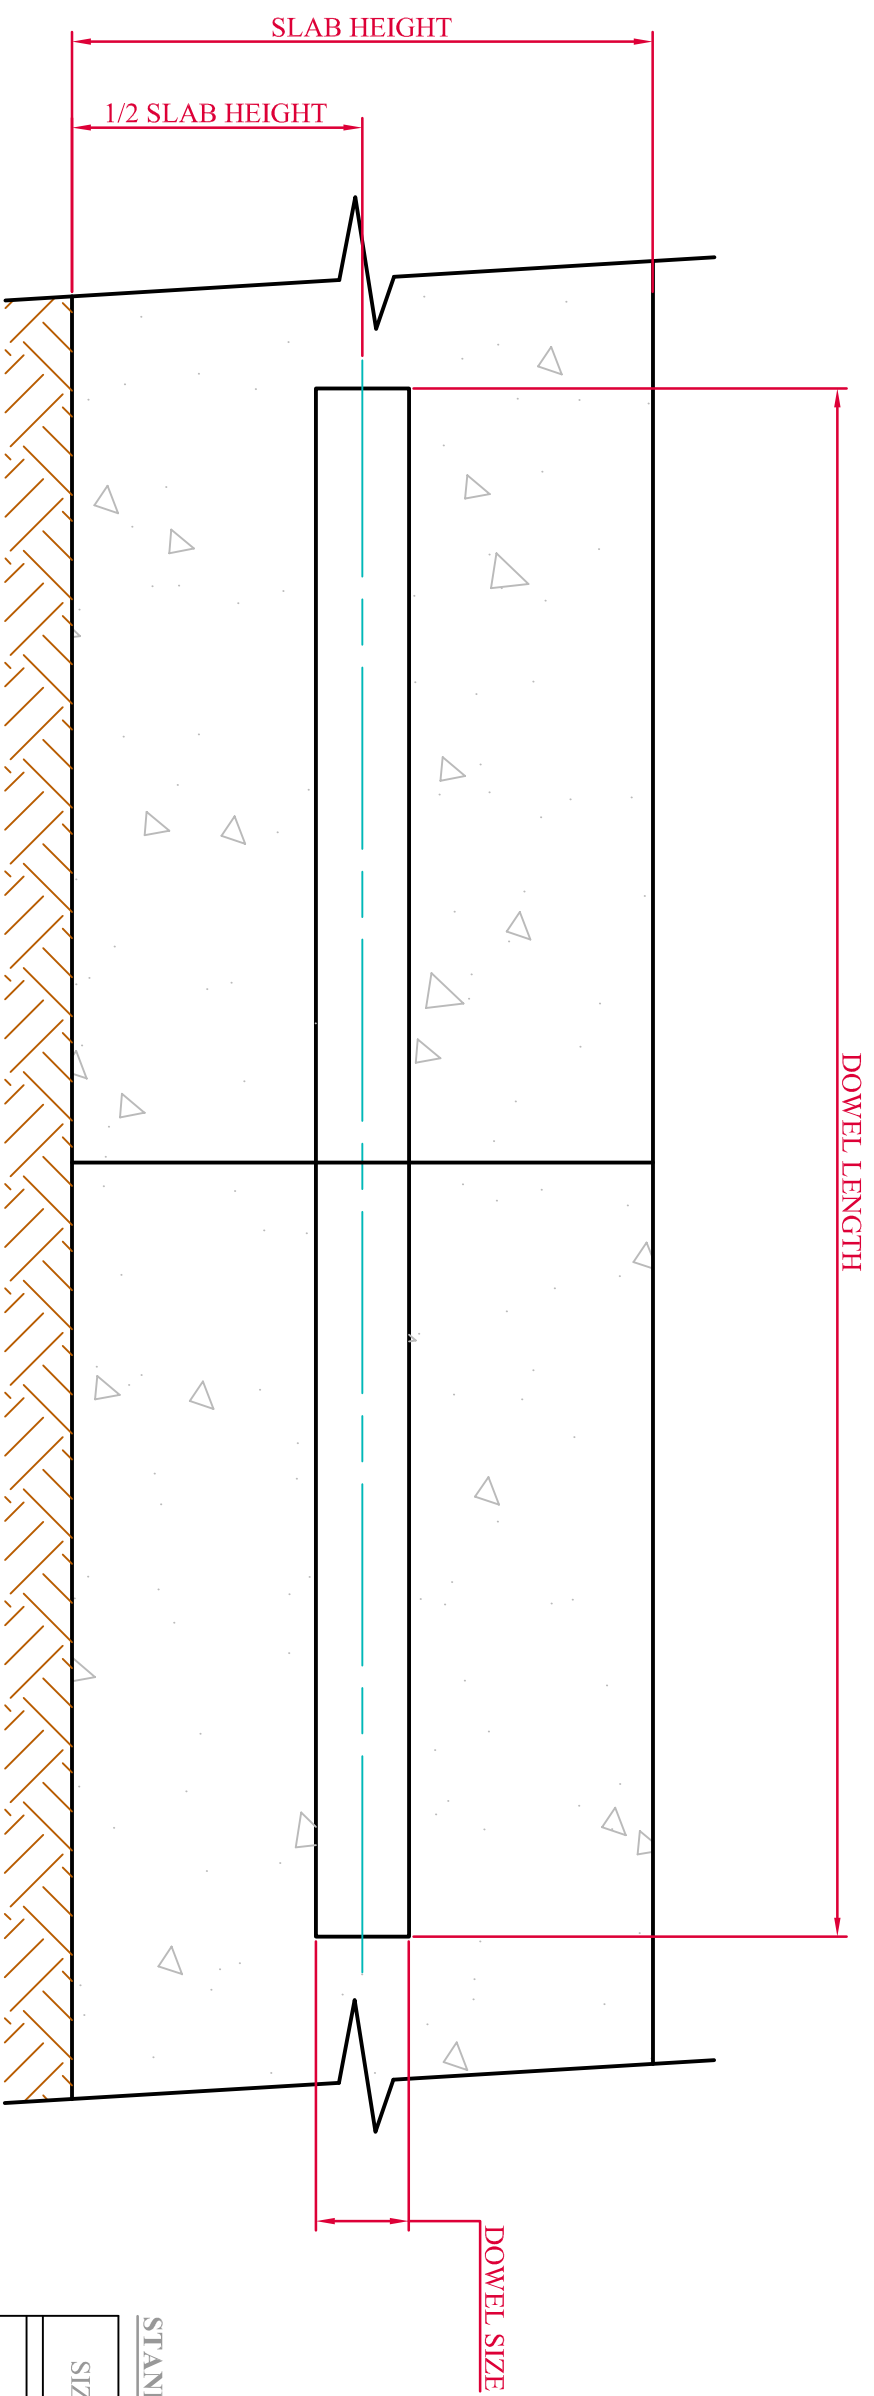

CUSTOM DOWEL LENGTHS ARE ALSO
AVAILABLE BY REQUEST.

STANDARD SIZES	
SIZE	DOWEL LENGTH
16mm	400MM/500MM/600MM
20mm	400MM/500MM/600MM
25mm	400MM/500MM/600MM
32mm	400MM/500MM/600MM
40mm	400MM/500MM/600MM
50mm	400MM/500MM/600MM

DANLEY SQUARE DOWEL INSTALLED
TO MANUFACTURERS
SPECIFICATIONS.

DANLEY SQUARE DOWEL

SECTION

SHEET 1

21 STEEL PLACE, MORNINGSIDe QLD 4170
P.O. BOX 297, CANNON HILL QLD 4170

Phone - (07) 3899 3466
Fax - (07) 3899 1733
Web - www.danley.com.au