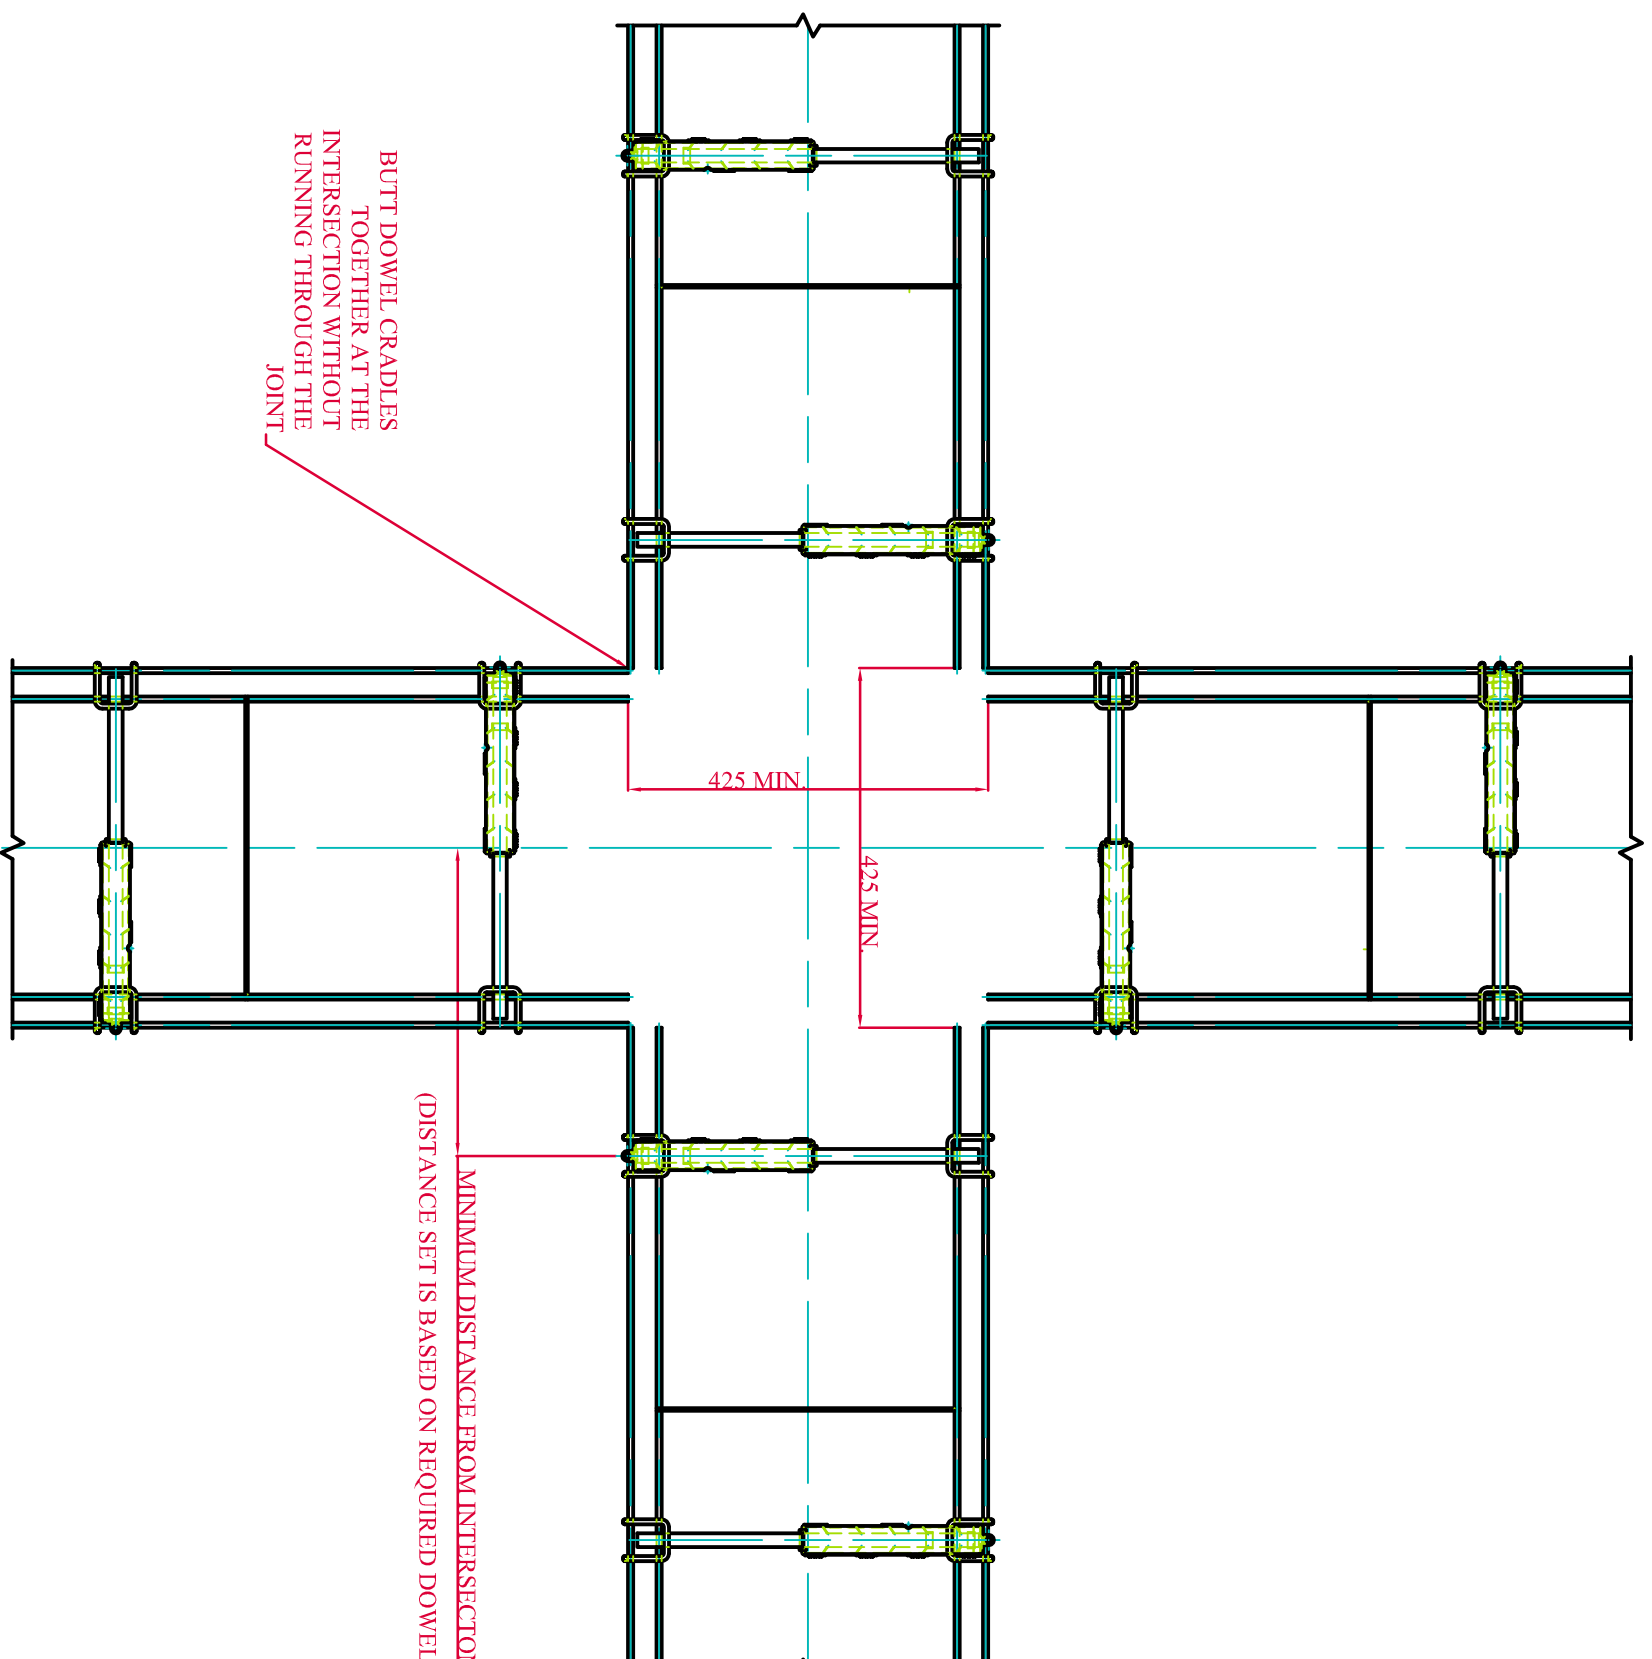

DANLEY™ SQUARE DOWEL CRADLE - 4-WAY INTERSECTION DETAIL

DANLEY SQUARE DOWEL CRADLE  
INSTALLED TO MANUFACTURERS  
SPECIFICATION.

PLAN VIEW AT 4-WAY INTERSECTION

DANLEY SQUARE DOWEL CRADLE 4-WAY INTERSECTION  
DETAILS

SHEET 1