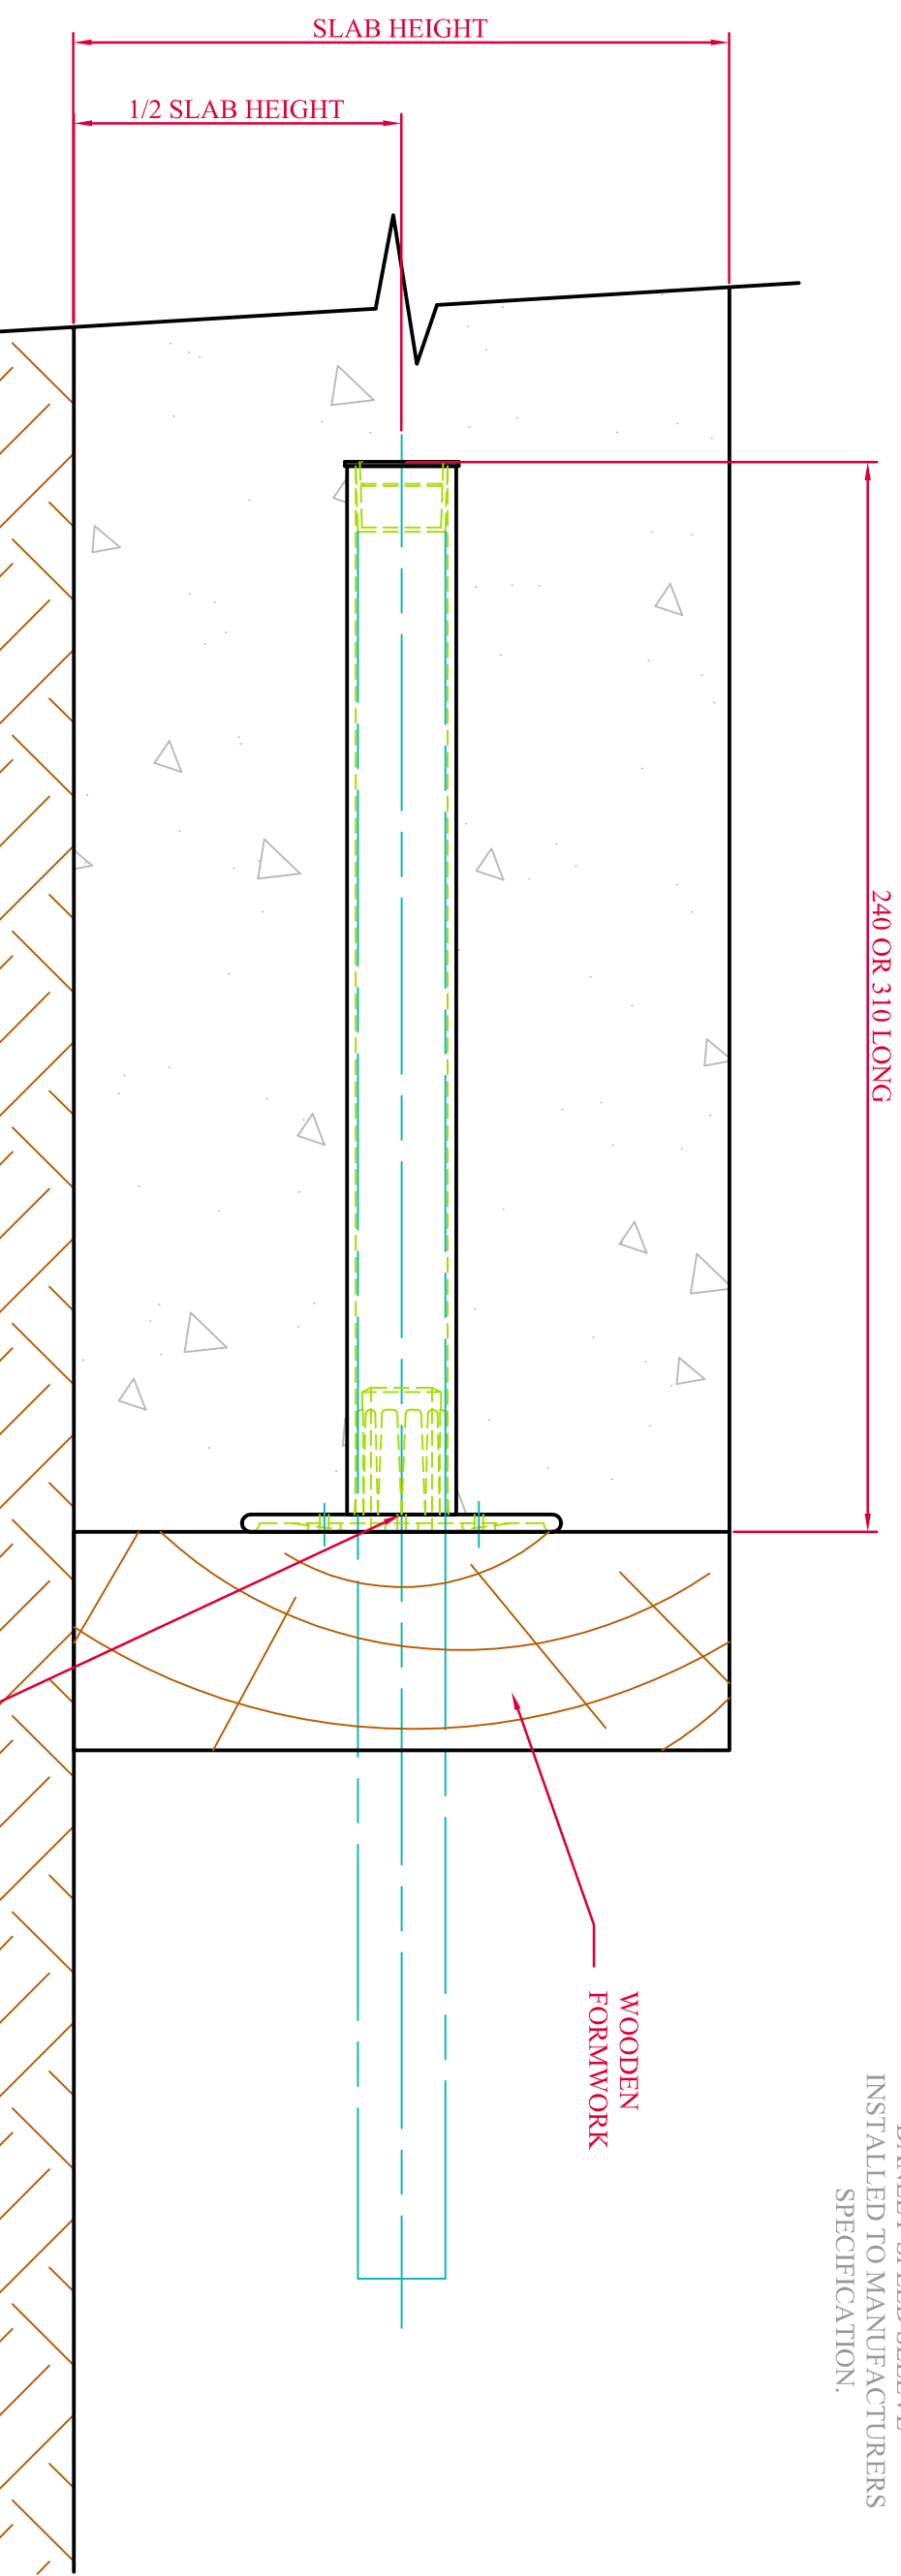

STANDARD SIZES

DWLSPPDSL V16X240	16mm	240mm LONG	GREEN NP
DWLSPPDSL V16X310	16mm	310mm LONG	GREEN NP
DWLSPPDSL V20X240	20mm	240mm LONG	RED NP
DWLSPPDSL V20X310	20mm	310mm LONG	RED NP
DWLSPPDSL V24X240	24mm	240mm LONG	BROWN NP
DWLSPPDSL V24X310	24mm	310mm LONG	BROWN NP
DWLSPPDSL V33X240	33mm	240mm LONG	BLUE NP
DWLSPPDSL V33X310	33mm	310mm LONG	BLUE NP

DANLEY SPEED SLEEVE™  
 INSTALLED TO MANUFACTURERS  
 SPECIFICATION.

PLEASE NOTE THAT THE NAILING PLATE IS  
 OPTIONAL AND SOLD SEPARATELY

DANLEY SPEED SLEEVE™  
 (D.S.S. AS NOTED ON DRAWING)

NAILING PLATE REMOVED AND  
 DOWEL ADDED AFTER  
 FORMWORK HAS BEEN REMOVED

DANLEY SPEED SLEEVE™  
 SECTION

SHEET 1