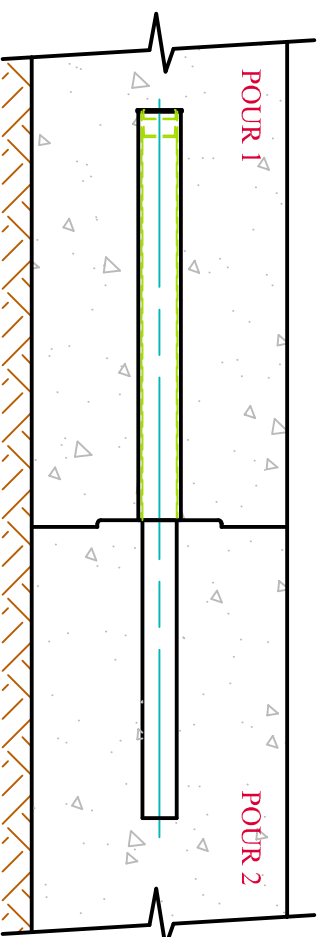

STANDARD SIZES

DWLSPPDSL V16X240	16mm	240mm LONG	GREEN NP
DWLSPPDSL V16X310	16mm	310mm LONG	GREEN NP
DWLSPPDSL V20X240	20mm	240mm LONG	RED NP
DWLSPPDSL V20X310	20mm	310mm LONG	RED NP
DWLSPPDSL V24X240	24mm	240mm LONG	BROWN NP
DWLSPPDSL V24X310	24mm	310mm LONG	BROWN NP
DWLSPPDSL V33X240	33mm	240mm LONG	BLUE NP
DWLSPPDSL V33X310	33mm	310mm LONG	BLUE NP

DANLEY SPEED SLEEVE™  
 INSTALLED TO MANUFACTURERS  
 SPECIFICATION.

PLEASE NOTE THAT THE NAILING PLATE IS  
 OPTIONAL AND SOLD SEPARATELY

DANLEY SPEED SLEEVE™  
 (D.S.S. AS NOTED ON DRAWING)

NAILING PLATE REMOVED AND  
 DOWEL ADDED AFTER  
 FORMWORK HAS BEEN REMOVED

DANLEY SPEED SLEEVE™  
 SECTION

SHEET 1