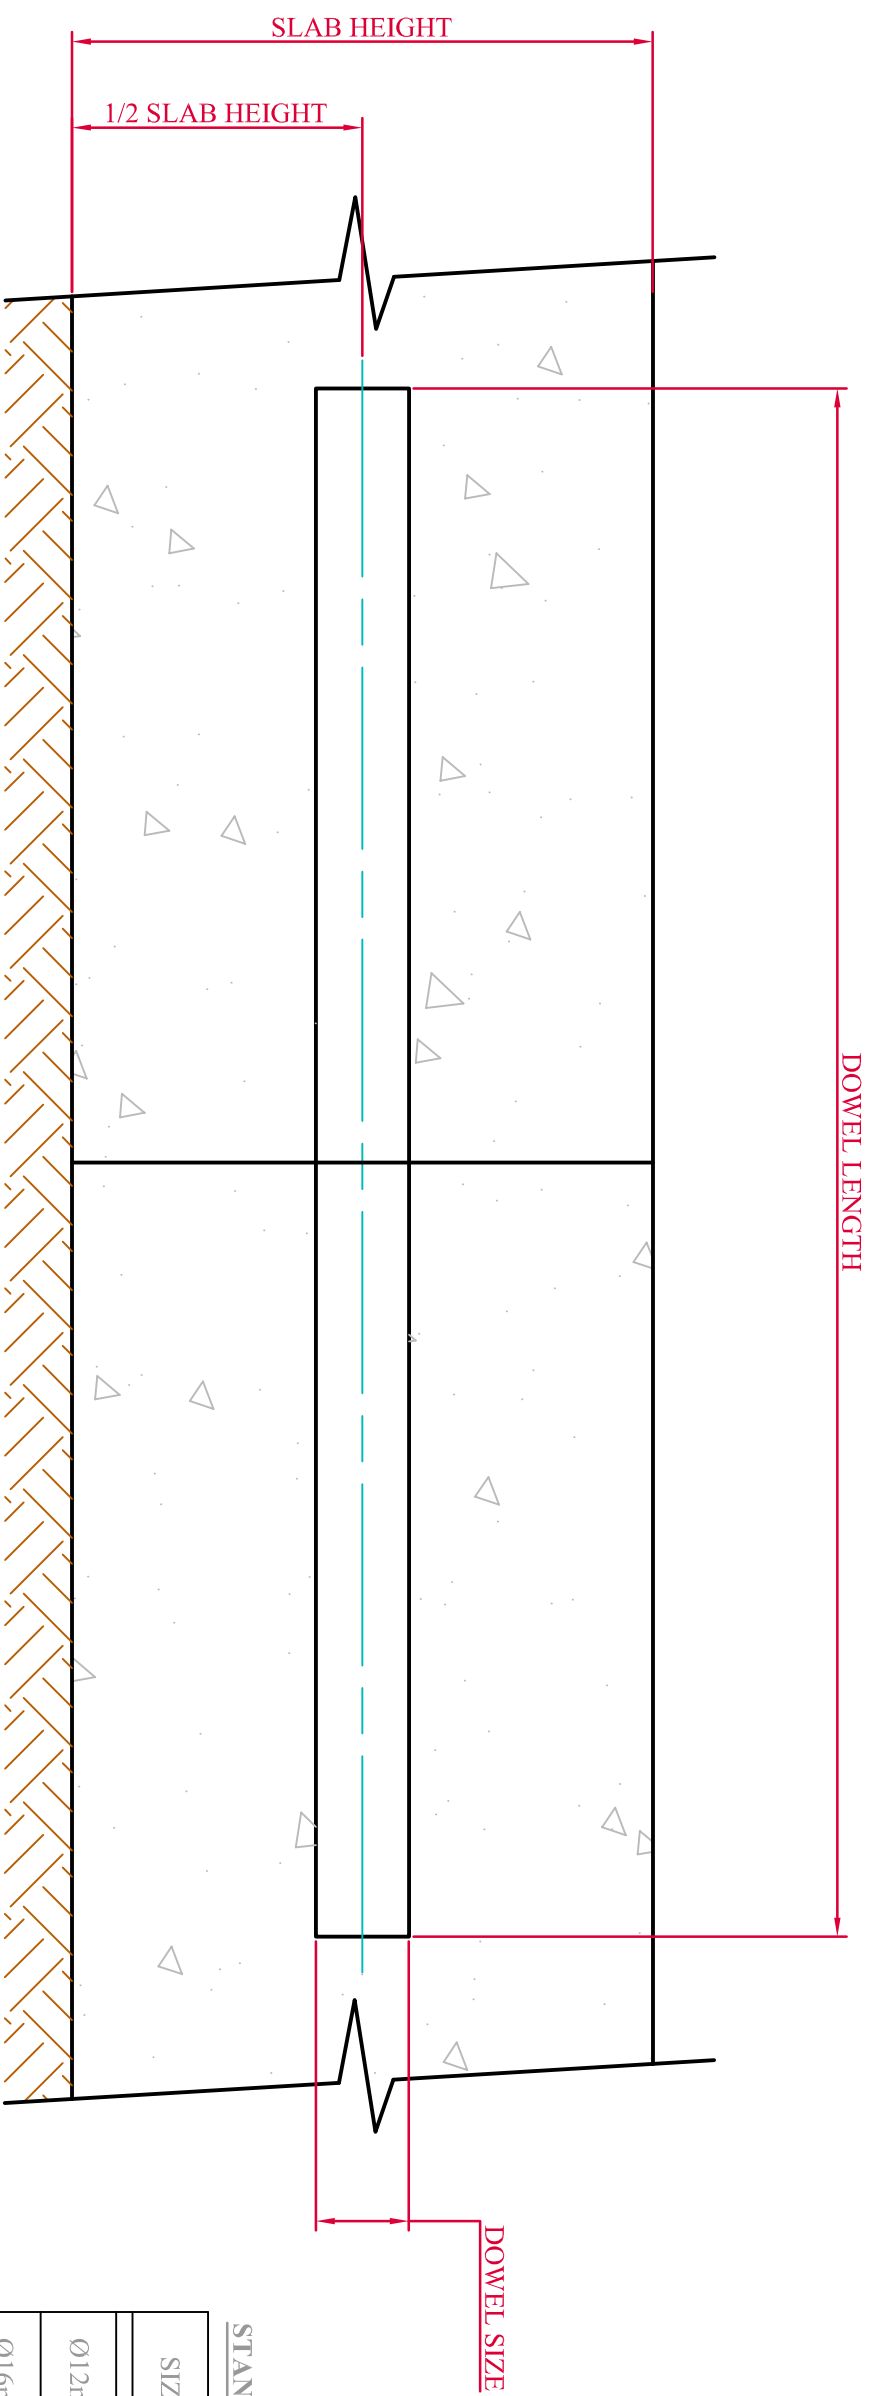

CUSTOM DOWEL LENGTHS ARE ALSO
AVAILABLE BY REQUEST.

SIZE	DOWEL LENGTH
Ø12mm	400MM/500MM/600MM
Ø16mm	400MM/500MM/600MM
Ø20mm	400MM/500MM/600MM
Ø24mm	400MM/500MM/600MM
Ø27mm	400MM/500MM/600MM
Ø33mm	400MM/500MM/600MM
Ø36mm	400MM/500MM/600MM

DANLEY ROUND DOWEL INSTALLED
TO MANUFACTURERS
SPECIFICATIONS.

DANLEY ROUND DOWEL SECTION

SHEET 1