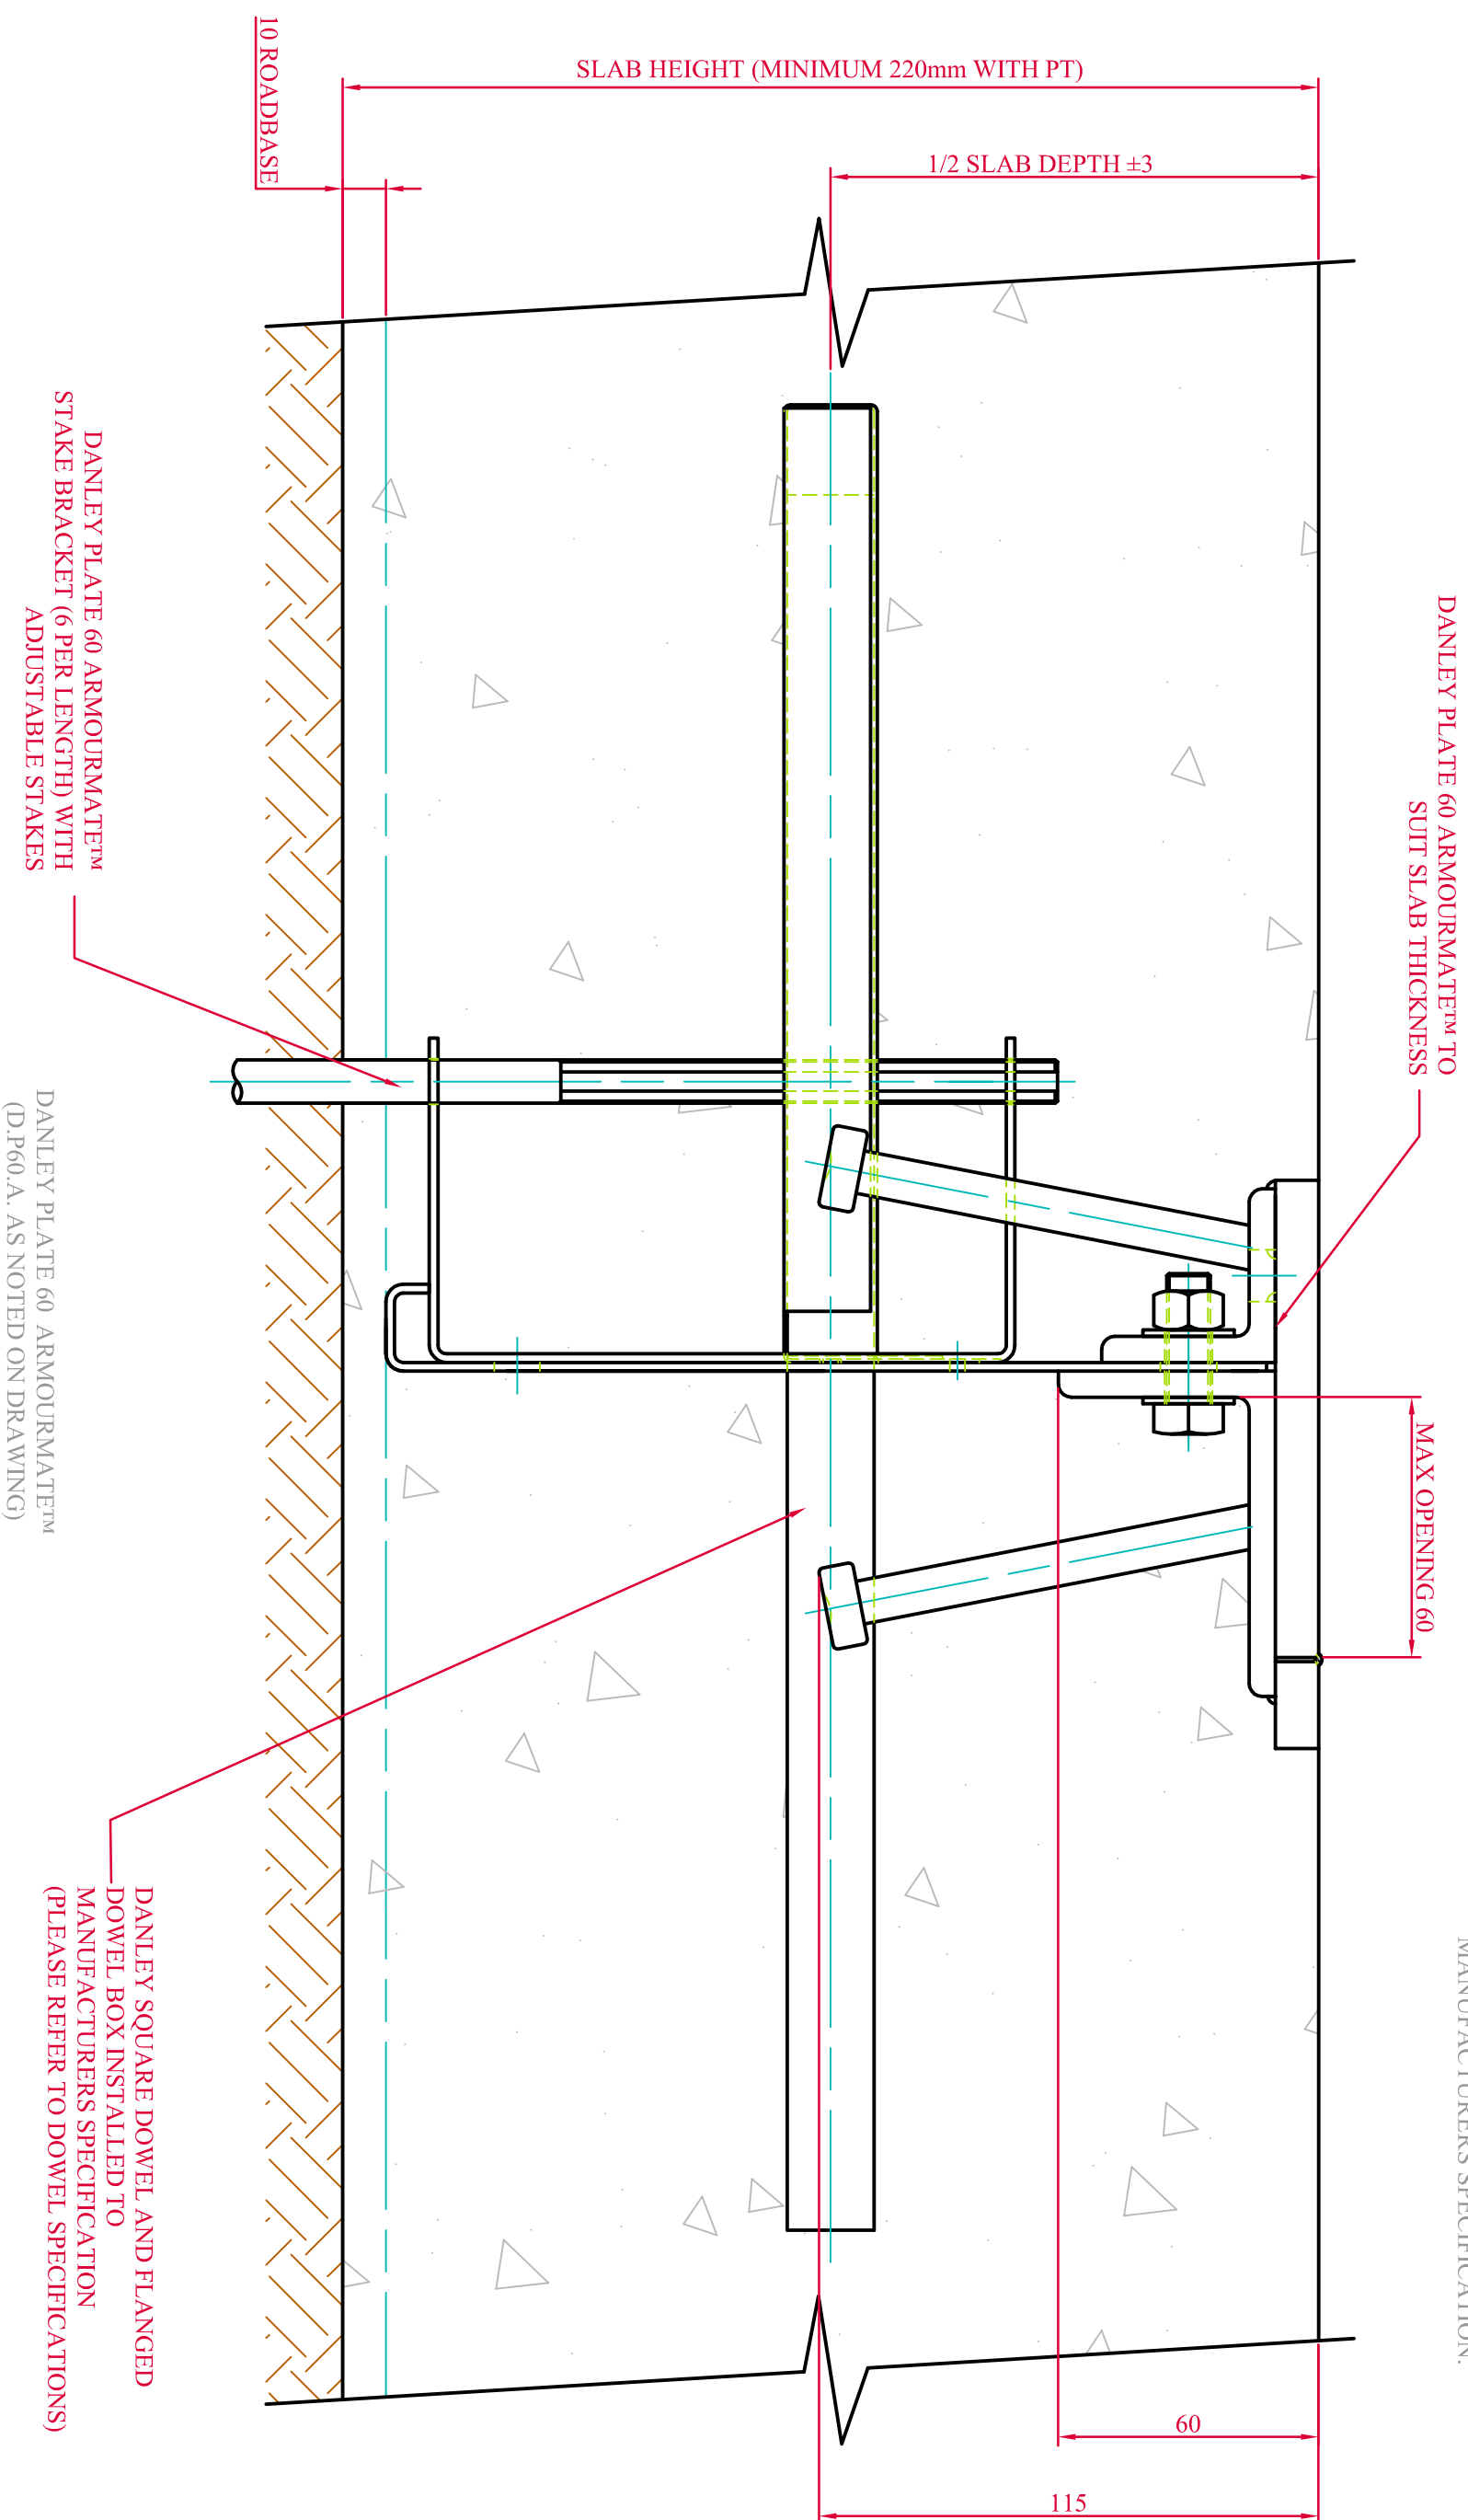

NOTE: DOWELS CENTRES SET TO MATCH CLIENTS SPECIFICATIONS.

DANLEY PLATE 60 ARMOURMATE™ INSTALLED TO MANUFACTURERS SPECIFICATION.

# DANLEY PLATE 60 ARMOURMATE™ (FULL JOINT WITH STAKES)

SECTION

SHEET 1