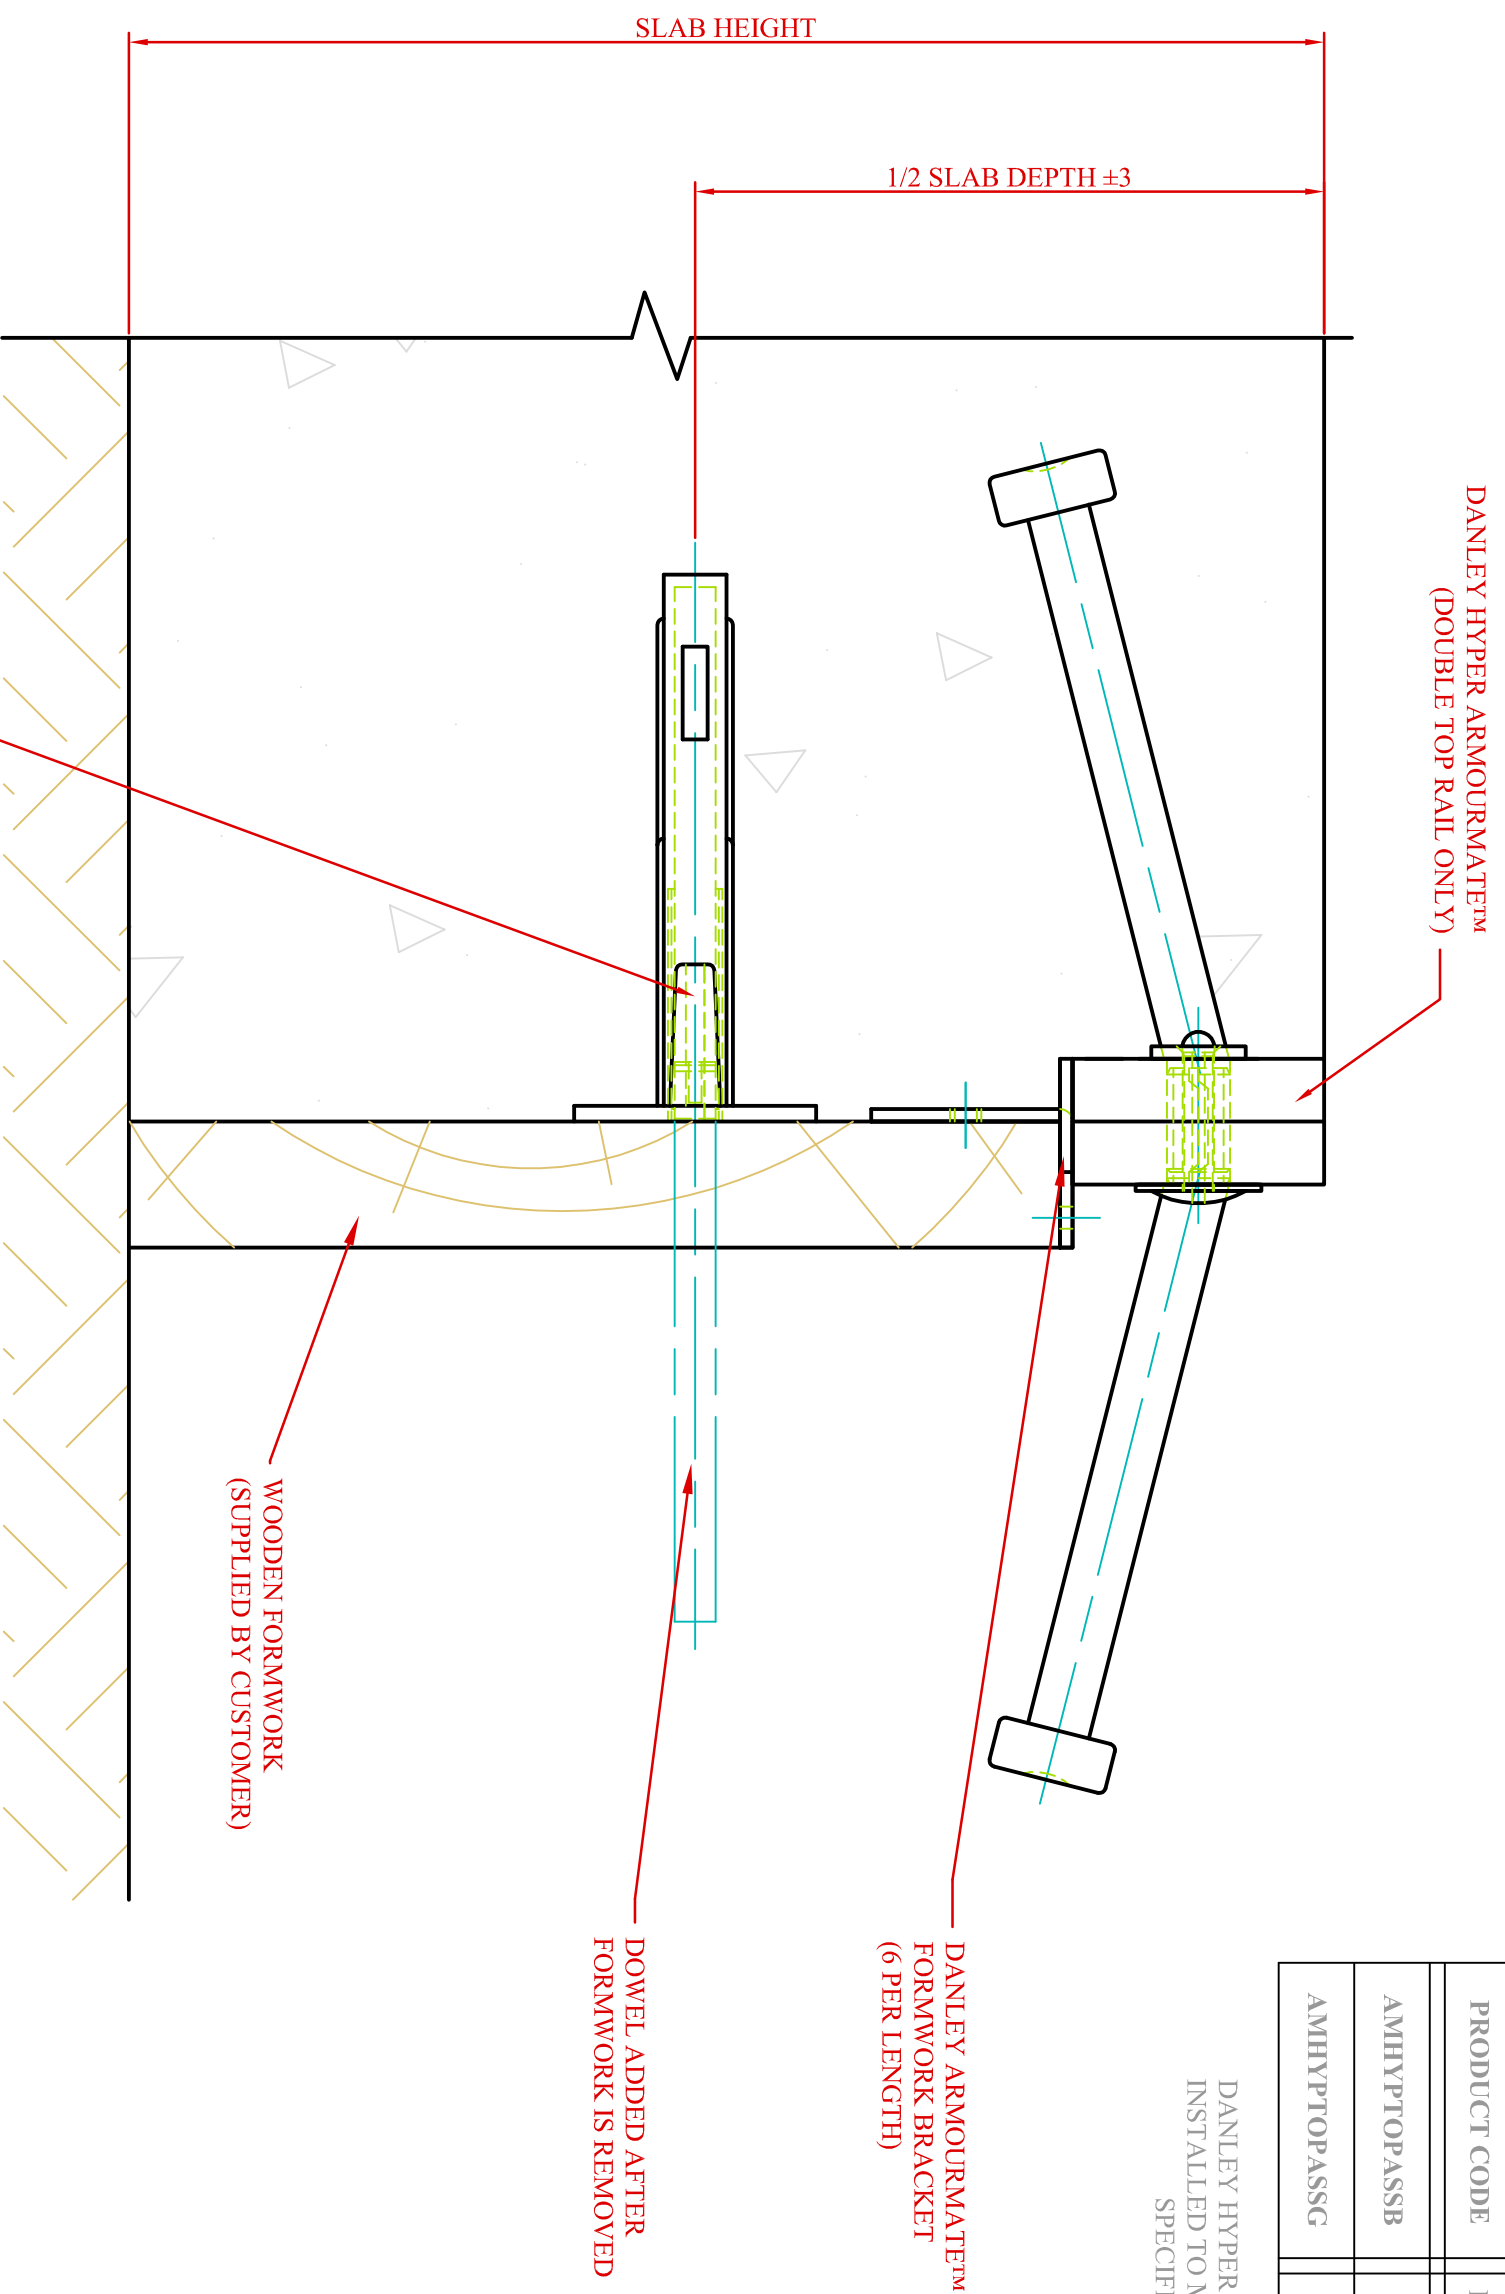

STANDARD SIZES

PRODUCT CODE	LENGTH	BLK/GALV
AMHYPTOPASSB	3000MM	BLACK
AMHYPTOPASSG	3000MM	GALV

DANLEY HYPER ARMOURMATE™
 INSTALLED TO MANUFACTURERS
 SPECIFICATION.

DANLEY HYPER ARMOURMATE™ (DOUBLE TOP RAIL ONLY)

SECTION

SHEET 1

21 STEEL PLACE, MORNINGSIDe QLD 4170
 P.O. BOX 297, CANNON HILL QLD 4170

Phone - (07) 3899 3466
 Fax - (07) 3899 1733
 Web - www.danley.com.au