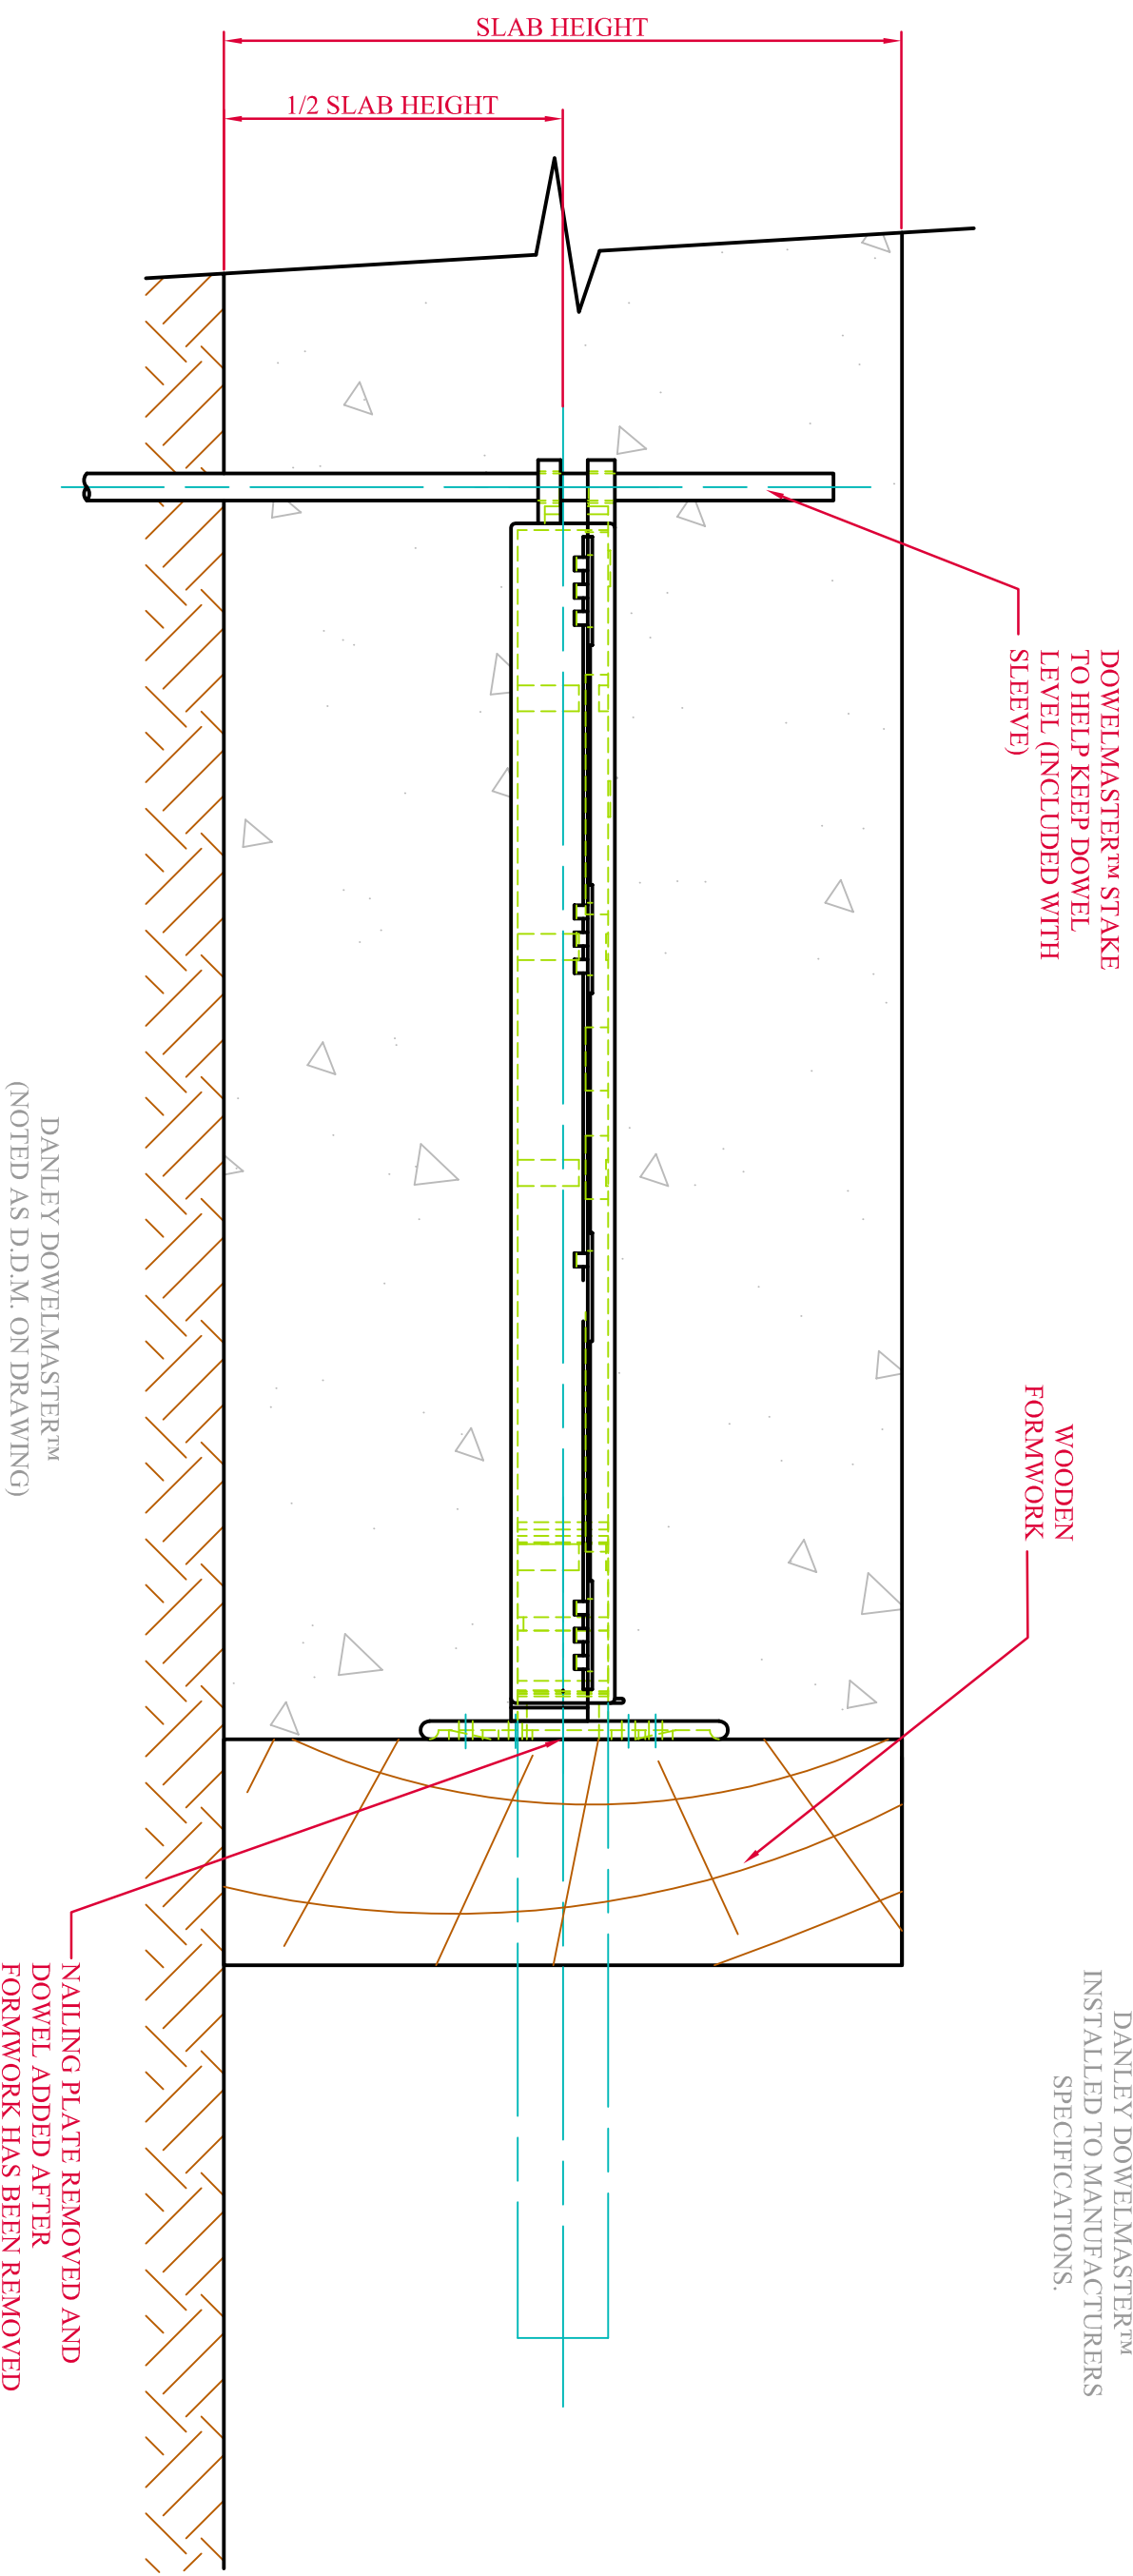

STANDARD SIZES

DWLSQMAS16X210	16mm	210 LONG	WHITE
DWLSQMASNL16	16mm	NAILING PLATE	YELLOW
DWLSQMAS20X260	20mm	260 LONG	WHITE
DWLSQMASNL20	20mm	NAILING PLATE	YELLOW

DANLEY DOWELMASTER™
INSTALLED TO MANUFACTURERS
SPECIFICATIONS.

PLEASE NOTE THAT THE NAILING PLATES
OPTIONAL AND SOLD SEPARATELY

DANLEY DOWELMASTER™
SECTION

SHEET 1