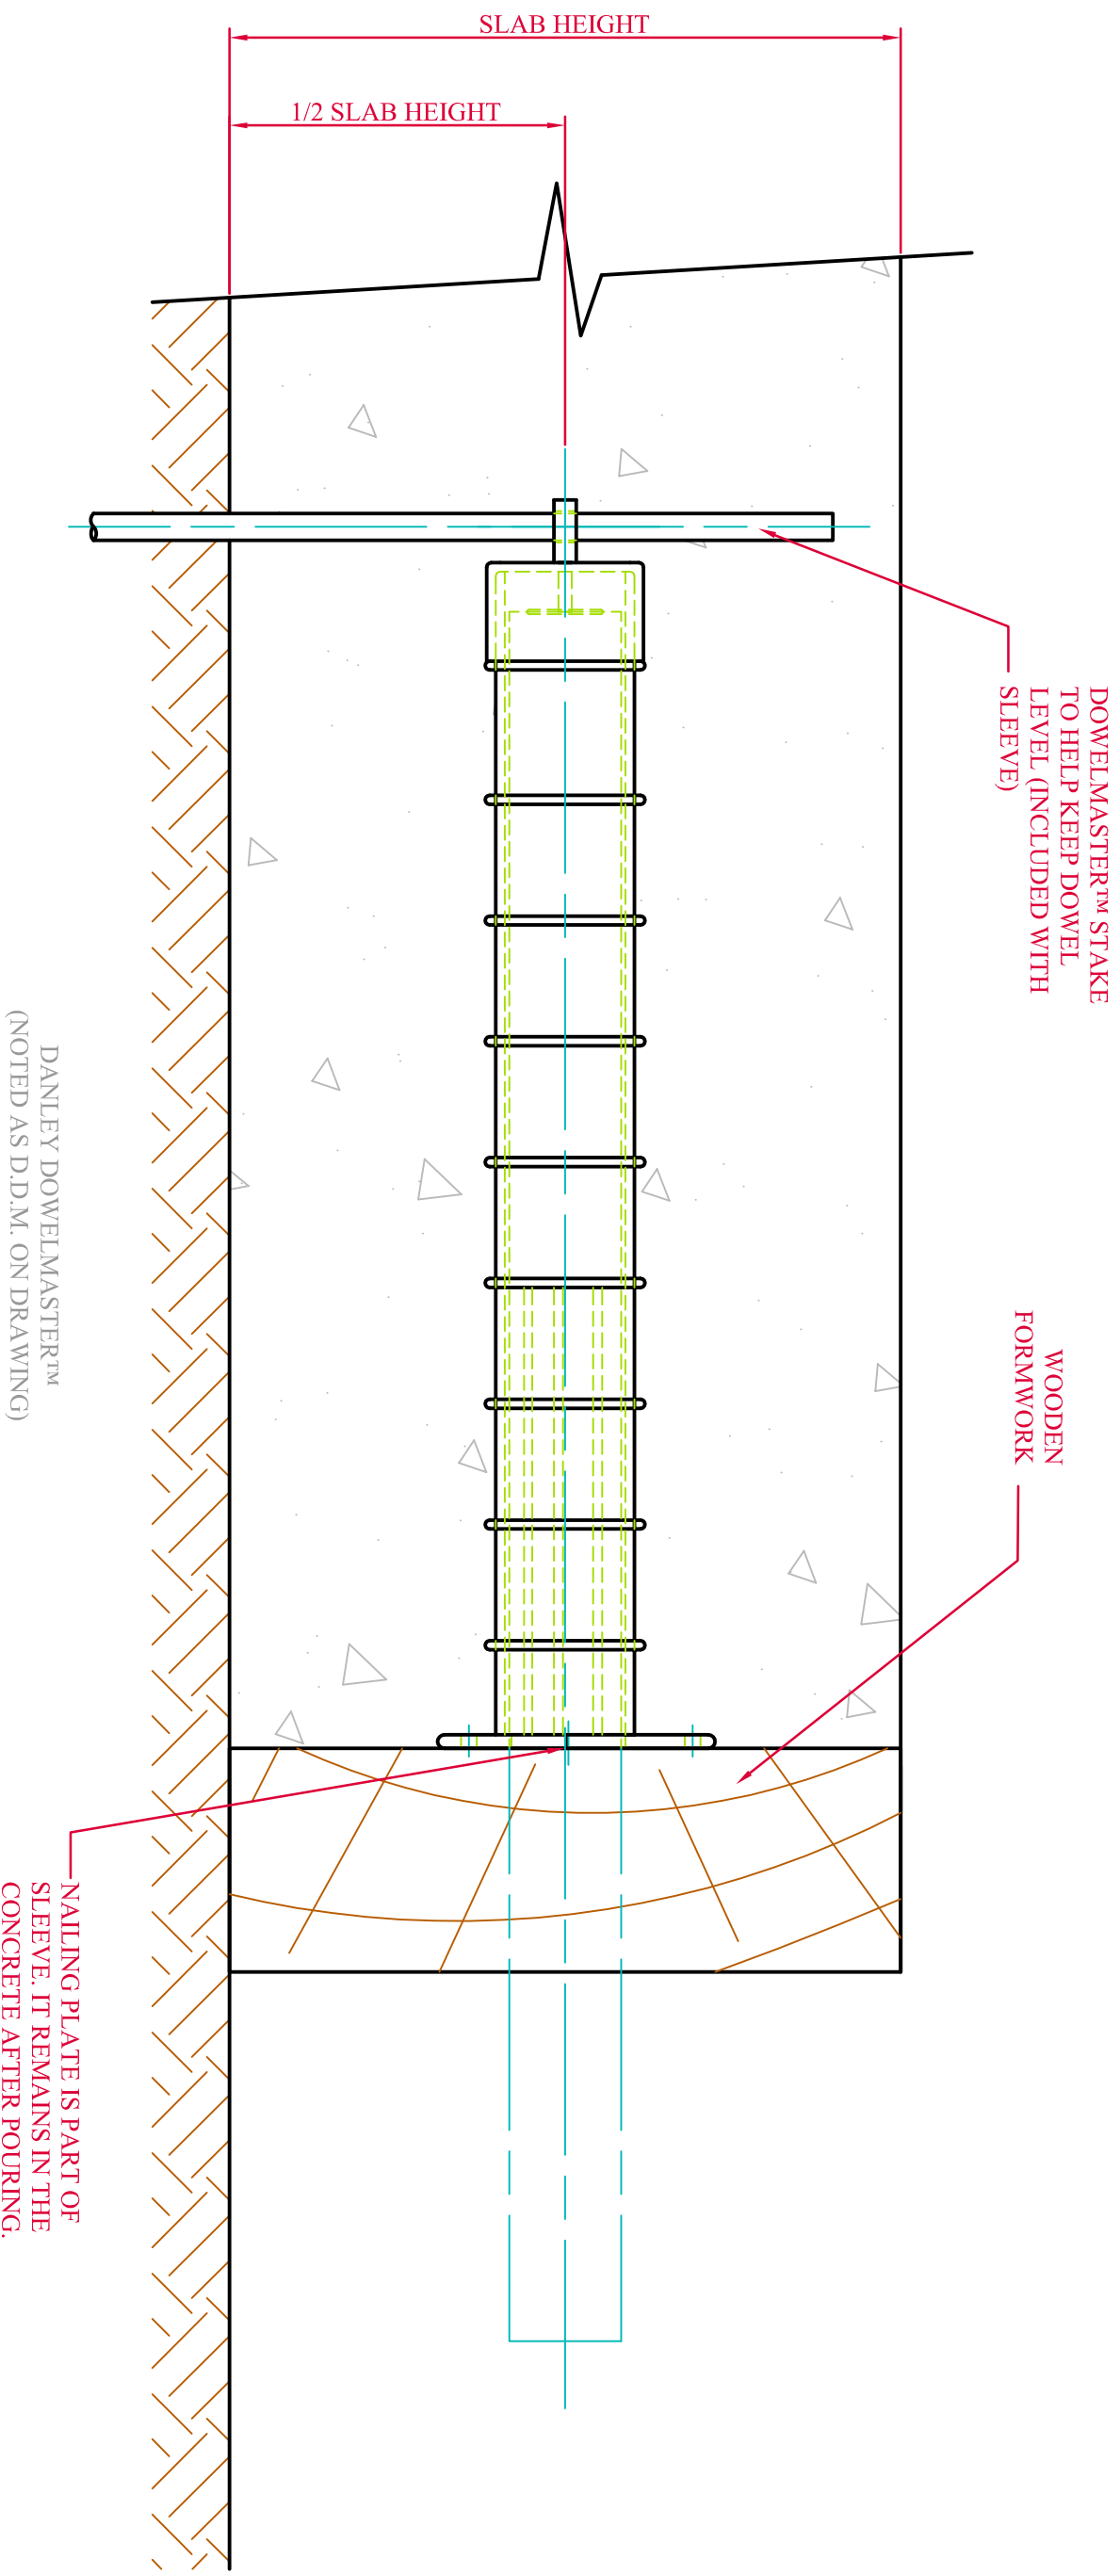

STANDARD SIZES

DWLSQMAS25X250	25mm	260 LONG	PURPLE
----------------	------	----------	--------

DANLEY DOWELMASTER™
 INSTALLED TO MANUFACTURERS
 SPECIFICATIONS.

DANLEY DOWELMASTER™
 (NOTED AS D.D.M. ON DRAWING)

DANLEY 25MM DOWELMASTER™
 SECTION

SHEET 1