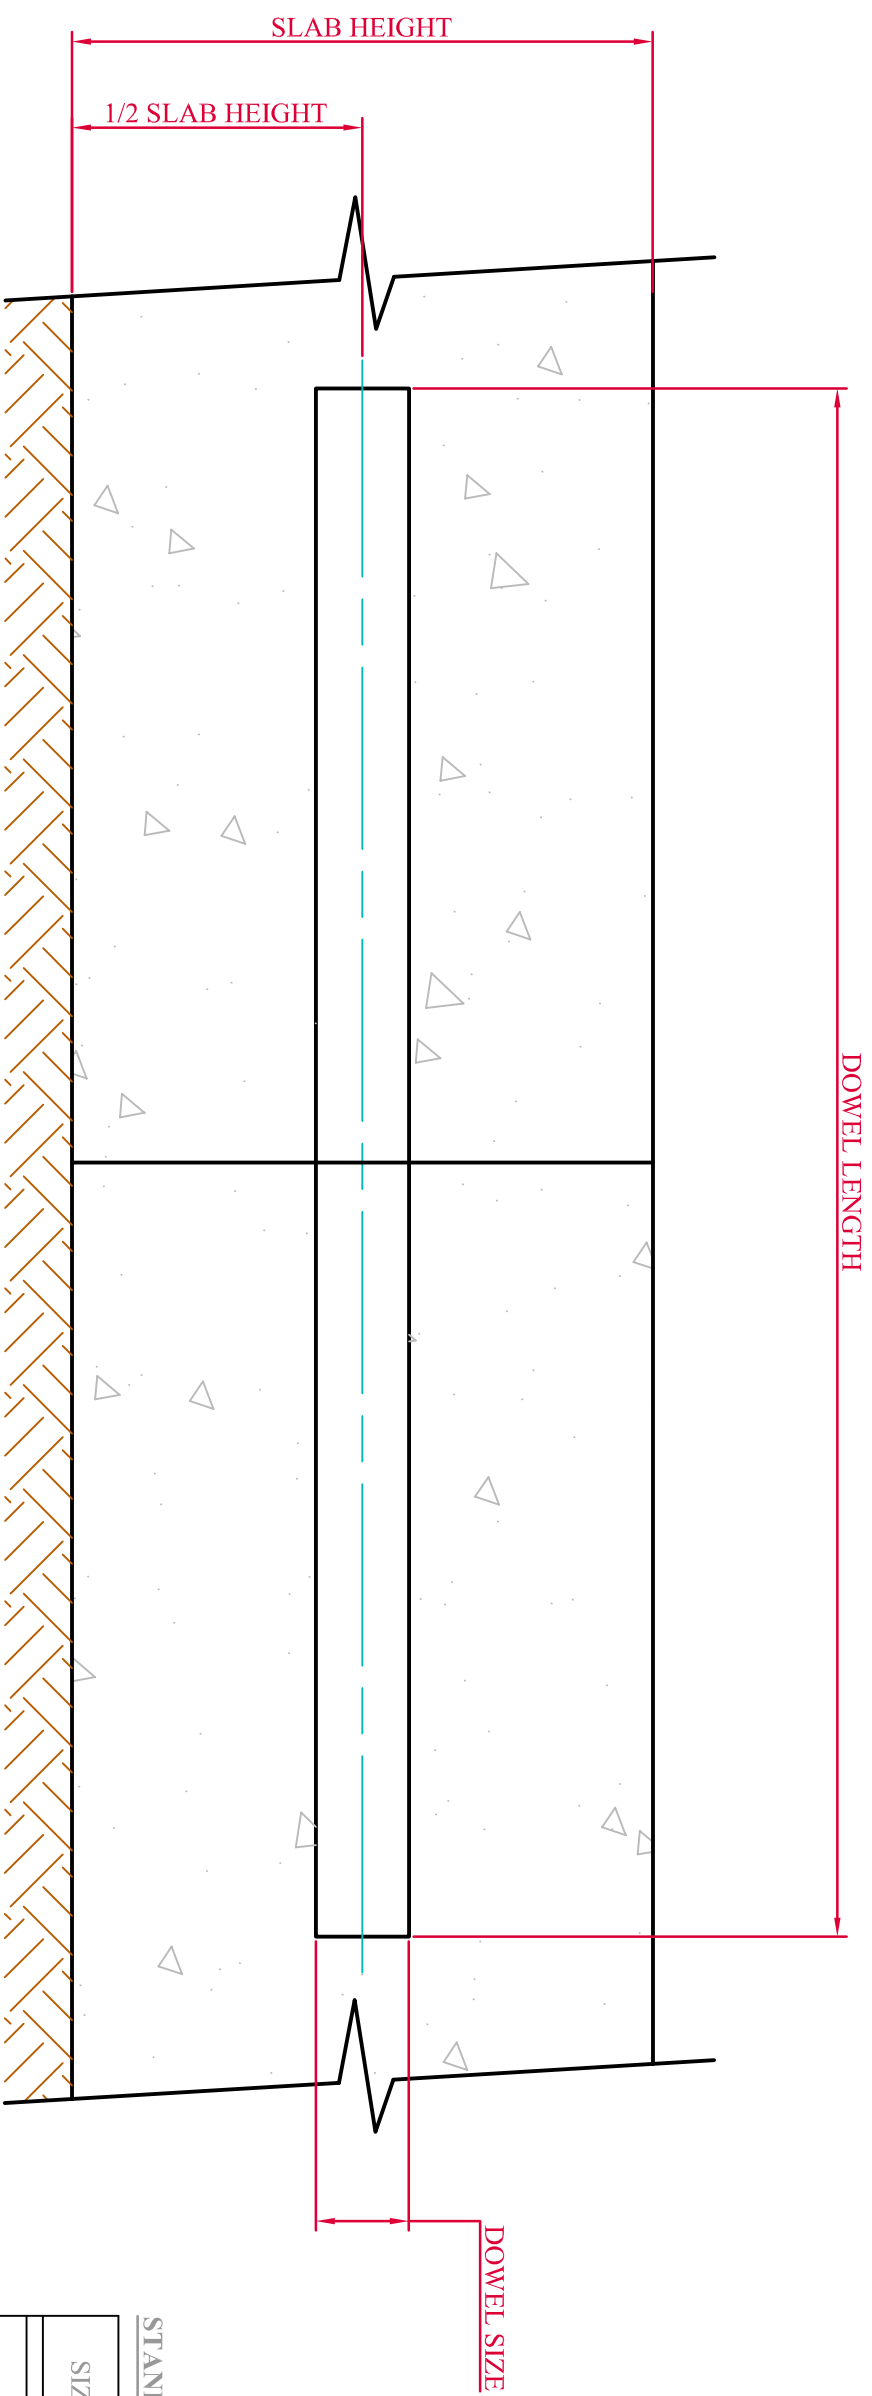

CUSTOM DOWEL LENGTHS ARE ALSO
AVAILABLE BY REQUEST.

SIZE	DOWEL LENGTH
16mm	400MM/500MM/600MM
20mm	400MM/500MM/600MM
25mm	400MM/500MM/600MM
32mm	400MM/500MM/600MM
40mm	400MM/500MM/600MM
50mm	400MM/500MM/600MM

DANLEY SQUARE DOWEL INSTALLED
TO MANUFACTURERS
SPECIFICATIONS.

DANLEY SQUARE DOWEL

SECTION

SHEET 1