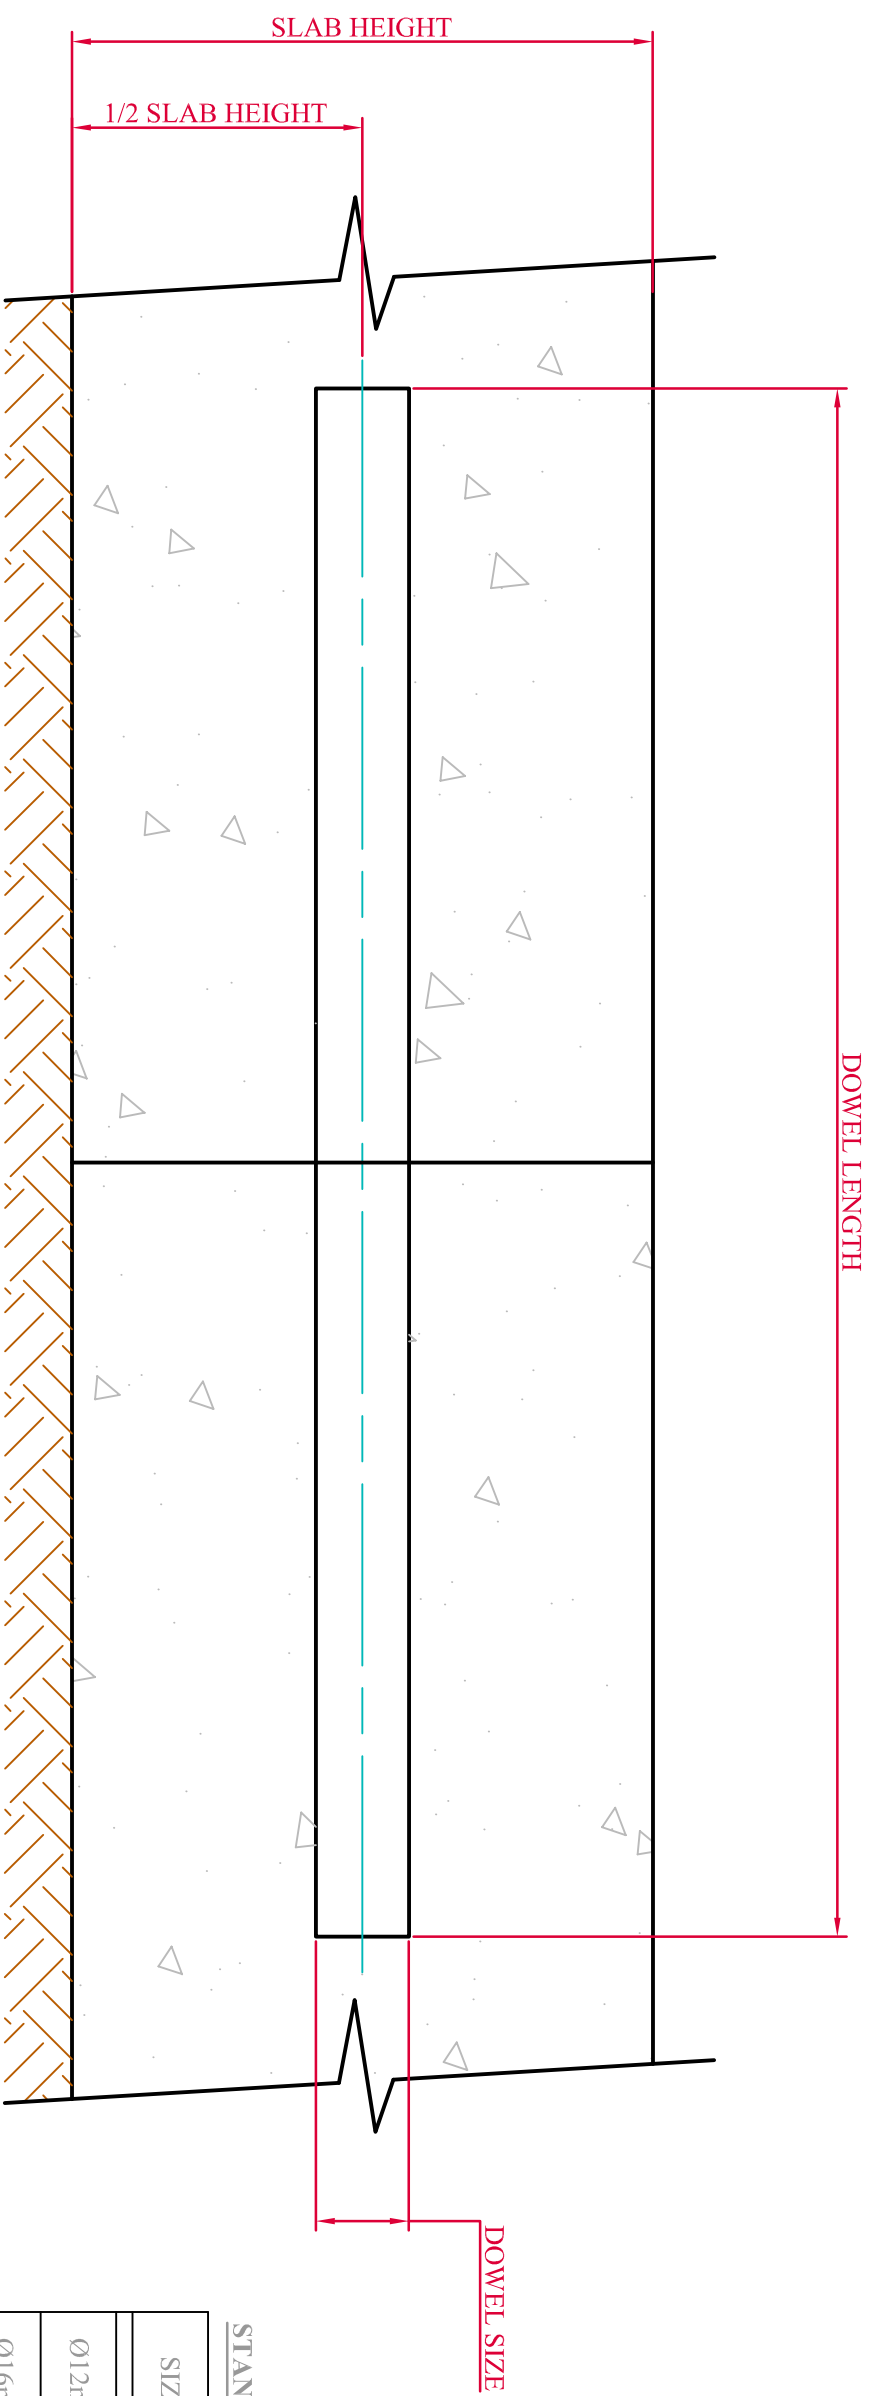

CUSTOM DOWEL LENGTHS ARE ALSO
AVAILABLE BY REQUEST.

STANDARD SIZES

SIZE	DOWEL LENGTH
Ø12mm	400MM/500MM/600MM
Ø16mm	400MM/500MM/600MM
Ø20mm	400MM/500MM/600MM
Ø24mm	400MM/500MM/600MM
Ø27mm	400MM/500MM/600MM
Ø33mm	400MM/500MM/600MM
Ø36mm	400MM/500MM/600MM

DANLEY ROUND DOWEL INSTALLED
TO MANUFACTURERS
SPECIFICATIONS.

**DANLEY ROUND DOWEL
SECTION**

SHEET 1

21 STEEL PLACE, MORNINGSIDE QLD 4170
P.O. BOX 297, CANNON HILL QLD 4170

Phone - (07) 3899 3466
Fax - (07) 3899 1733
Web - www.danley.com.au