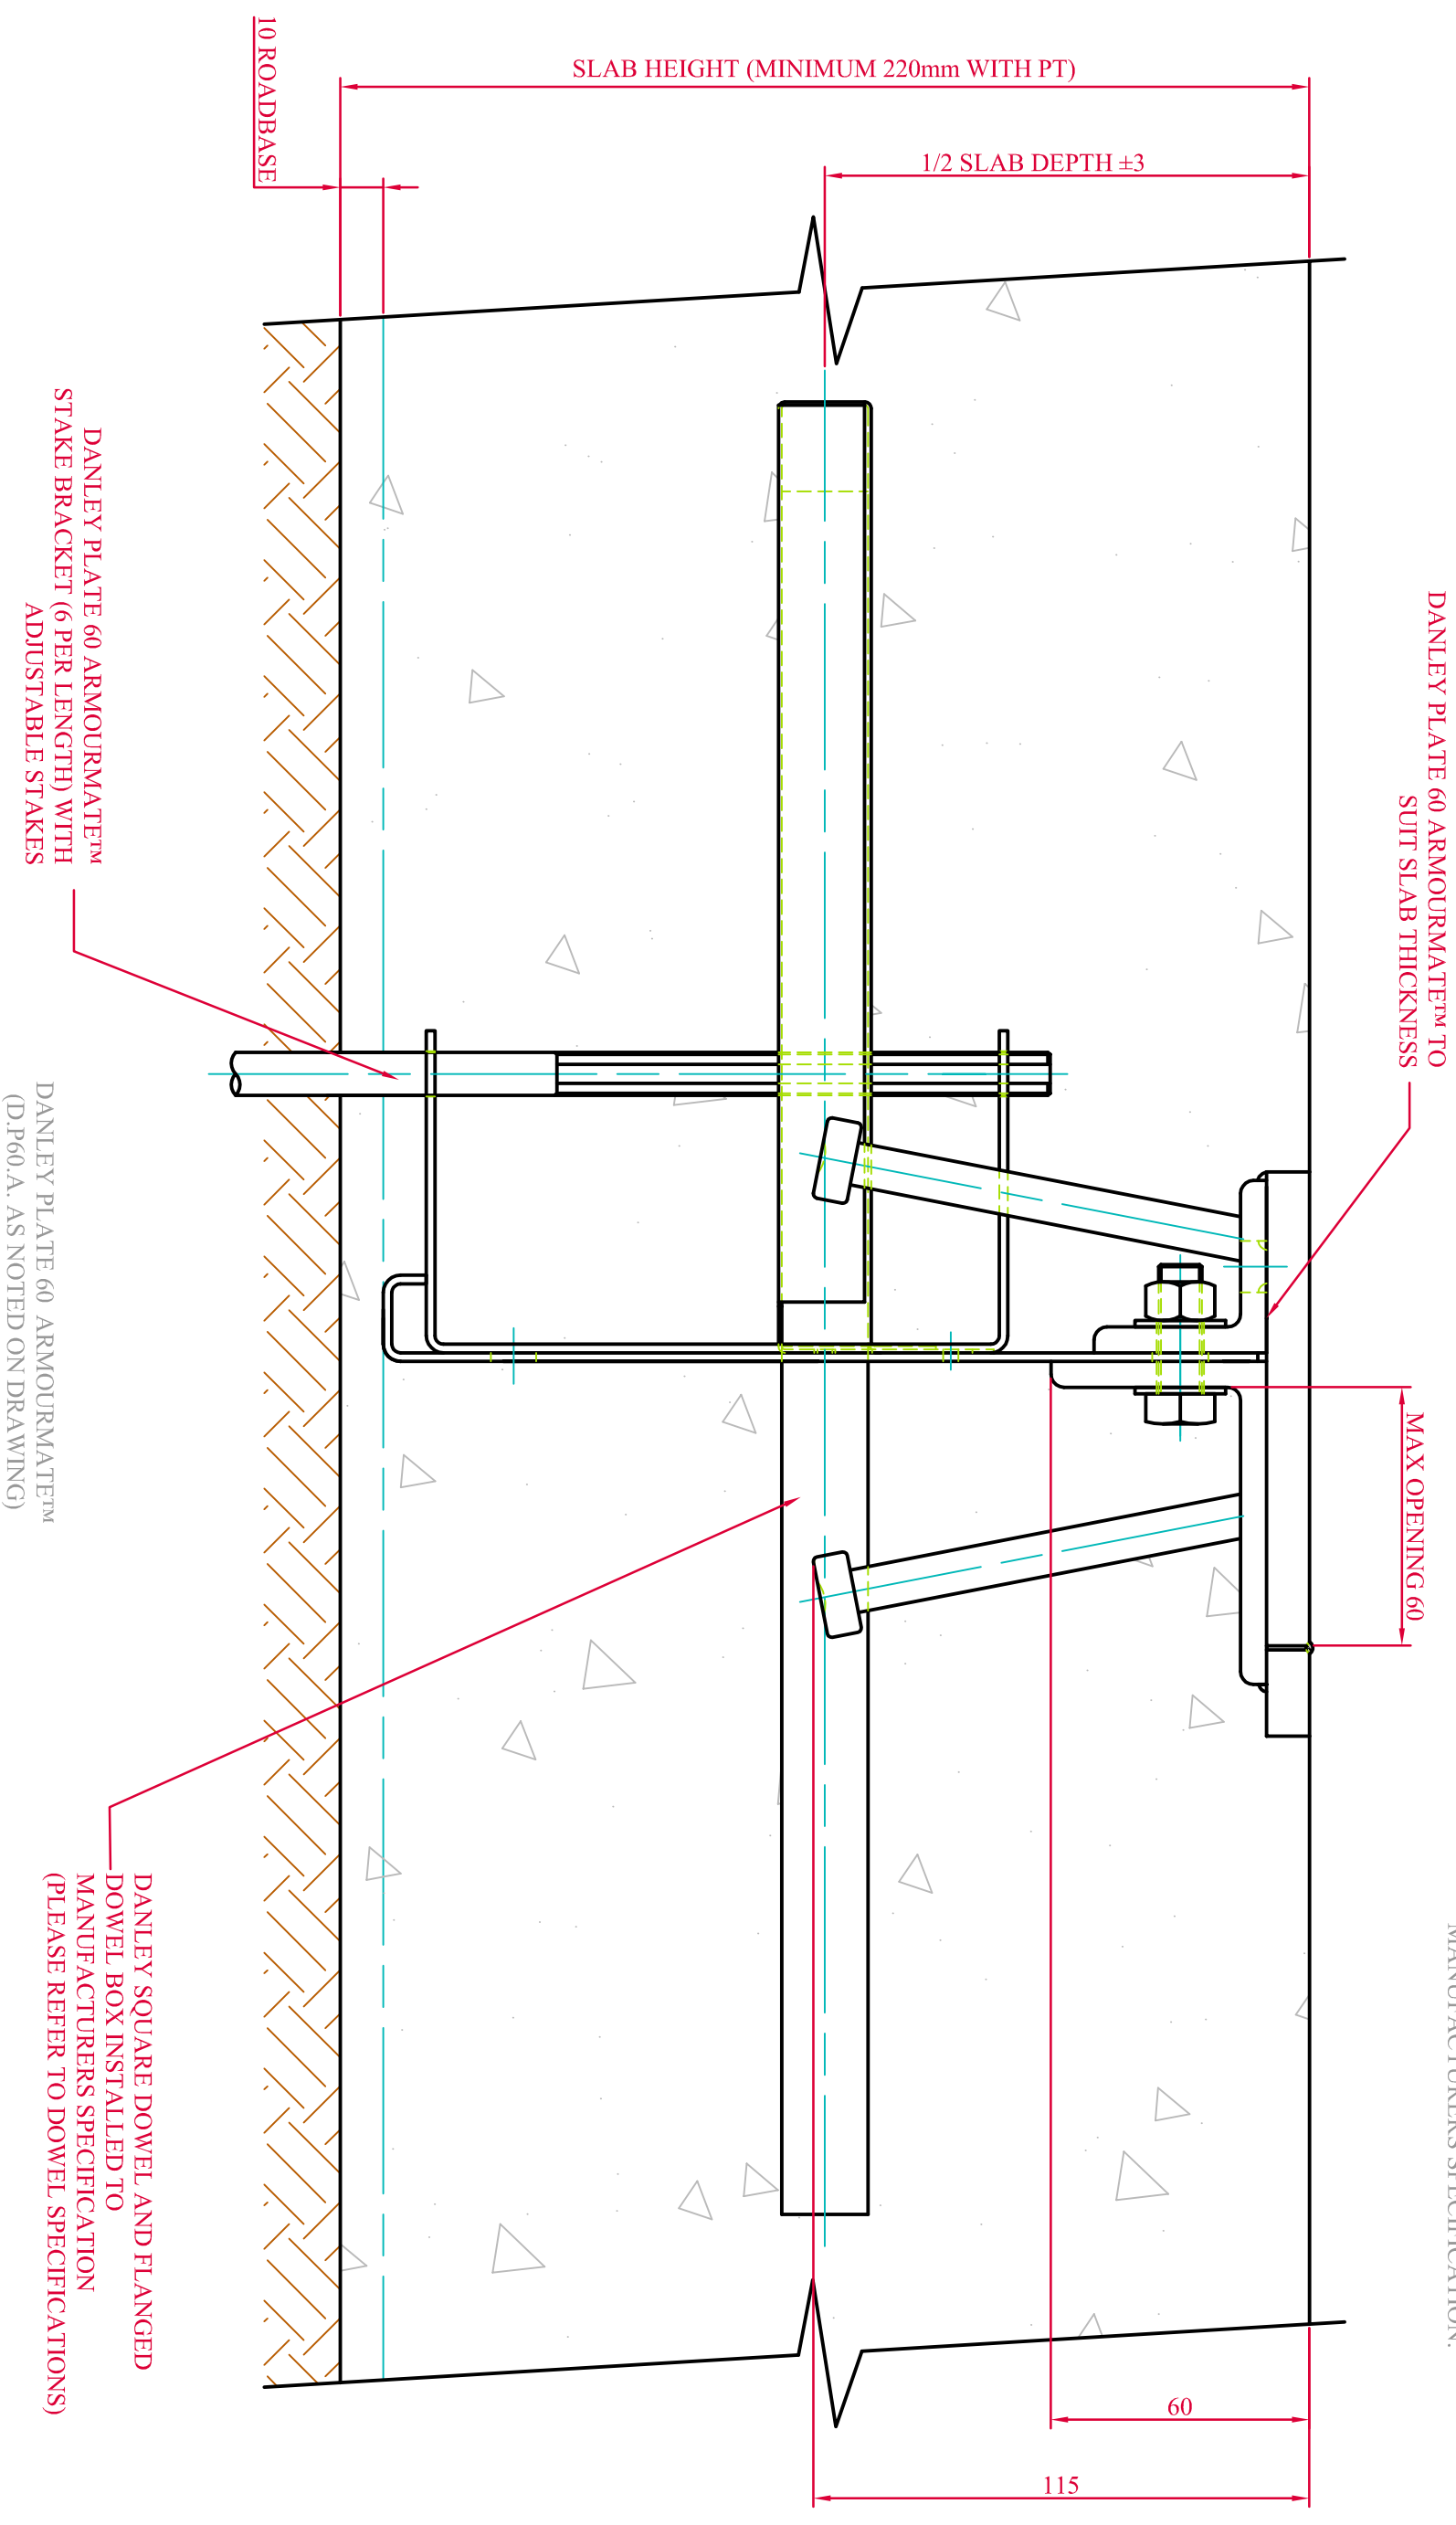

NOTE: DOWELS CENTRES SET TO MATCH CLIENTS SPECIFICATIONS.

DANLEY PLATE 60 ARMOURMATE™ INSTALLED TO MANUFACTURERS SPECIFICATION.

# DANLEY PLATE 60 ARMOURMATE™ (FULL JOINT WITH STAKES)

SECTION

SHEET 1