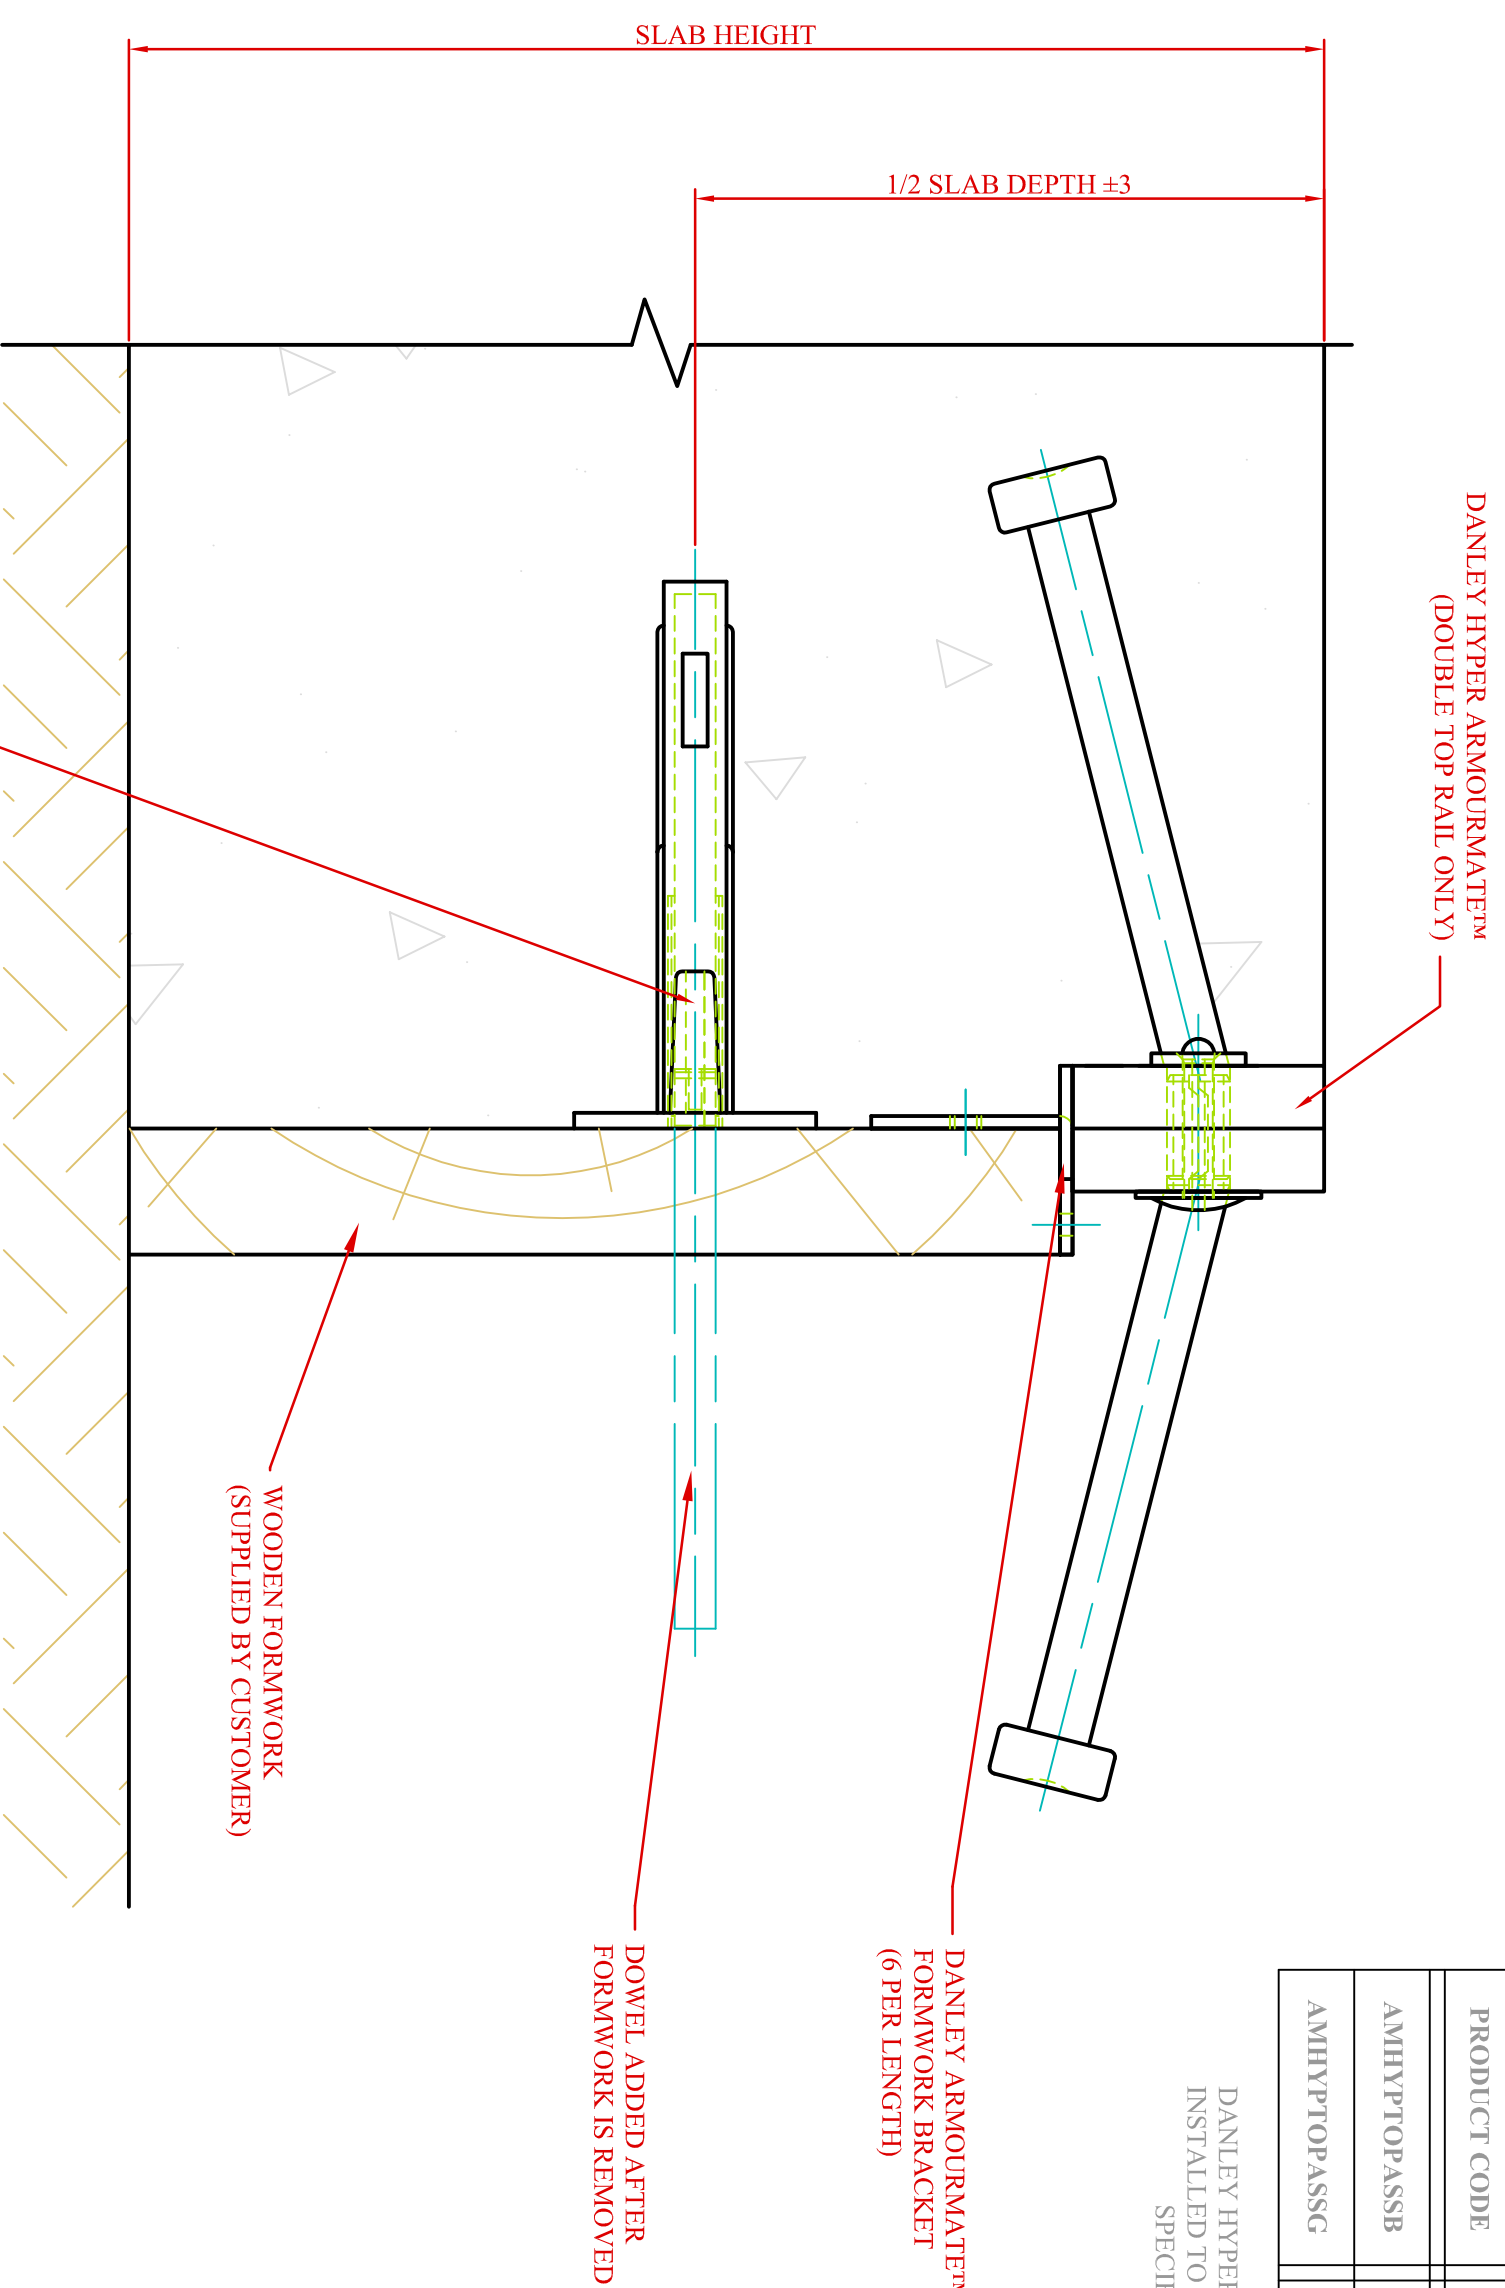

STANDARD SIZES

PRODUCT CODE	LENGTH	BLK/GALV
AMHYPTOPASSB	3000MM	BLACK
AMHYPTOPASSG	3000MM	GALV

DANLEY HYPER ARMOURMATE™
 INSTALLED TO MANUFACTURERS
 SPECIFICATION.

DANLEY HYPER ARMOURMATE™ (DOUBLE TOP RAIL ONLY)

SECTION

SHEET 1

21 STEEL PLACE, MORNINGSIDe QLD 4170
 P.O. BOX 297, CANNON HILL QLD 4170

Phone - (07) 3899 3466
 Fax - (07) 3899 1733
 Web - www.danley.com.au